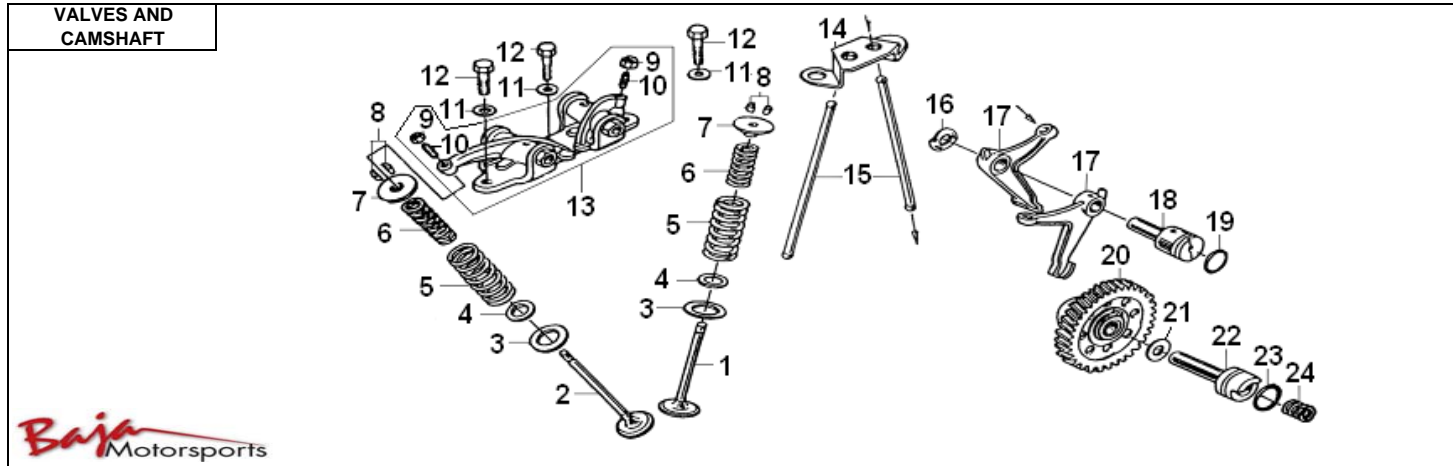

Item No.	Part No.	UPC Number	Description	Baja Description	Qty Shipped per order	Qty.
1	X250-375	883099112287	INTAKE VALVE		1	1
2	X250-376	883099112294	EXHAUST VALVE		1	1
3	X250-377	883099112300	SEAT, OUTER SPRING, VALVE		1	2
4	X250-378	883099112317	SEAT, INNER SPRING, VALVE		1	2
5	X250-379	883099112324	VALVE OUTER SPRING		1	2
6	X250-380	883099112331	VALVE INNER SPRING		1	2
7	X250-381	883099112348	RETAINER, VALVE SPRING		1	2
8	X250-382	883099112355	VALVE COTTER		2	4
9	X250-383	883099112362	NUT M6-1.0X5, HEX		1	2
10	X250-384	883099112379	ADJUSTING SCREW, VALVE CLEARANCE		1	2
11	X250-385	883099112386	WASHER M8X18X2, COPPER PLATE		3	3
12	X250-386	883099112393	BOLT M8-1.25X30, FLANGE (PT)		3	3
13	X250-387	883099112409	ROCKER ARM ASSEMBLY, VALVE		1	1
14	X250-388	883099112416	LEADING RACK, PUSH ROD		1	1
15	X250-389	883099112423	PUSH ROD ASSEMBLY		1	2
16	X250-390	883099112430	WASHER M12X21X.5, WAVE		1	1