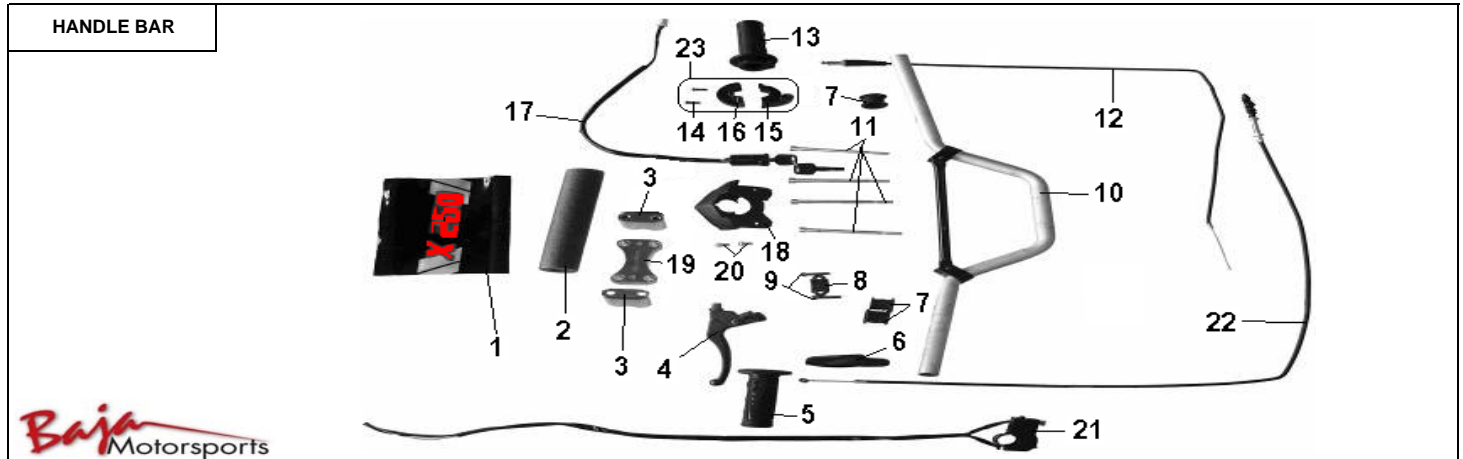

Item No.	Part No.	UPC Number	Description	Baja Description	Qty Shipped per order	Qty.
16			HOUSING, THROTTLE LOWER	AVAILABLE WITH X250-136		1
17	X250-130	883099105029	SWITCH W/ KEYS, IGNITION		1	1
18	X250-131	883099105036	APRON HANDLE BAR		1	1
19	X250-132	883099105043	BRACKET, UPPER HANDLE BAR		1	1
20	X250-133	883099105050	BOLT M6-1.0X10, ALLEN (FT)		2	2
21	X250-134	883099105067	SWITCH, ON AND OFF		1	1
22	X250-135	883099105074	CABLE, CLUTCH		1	1
23	X250-136	883099105081	HOUSING, THROTTLE		1	1