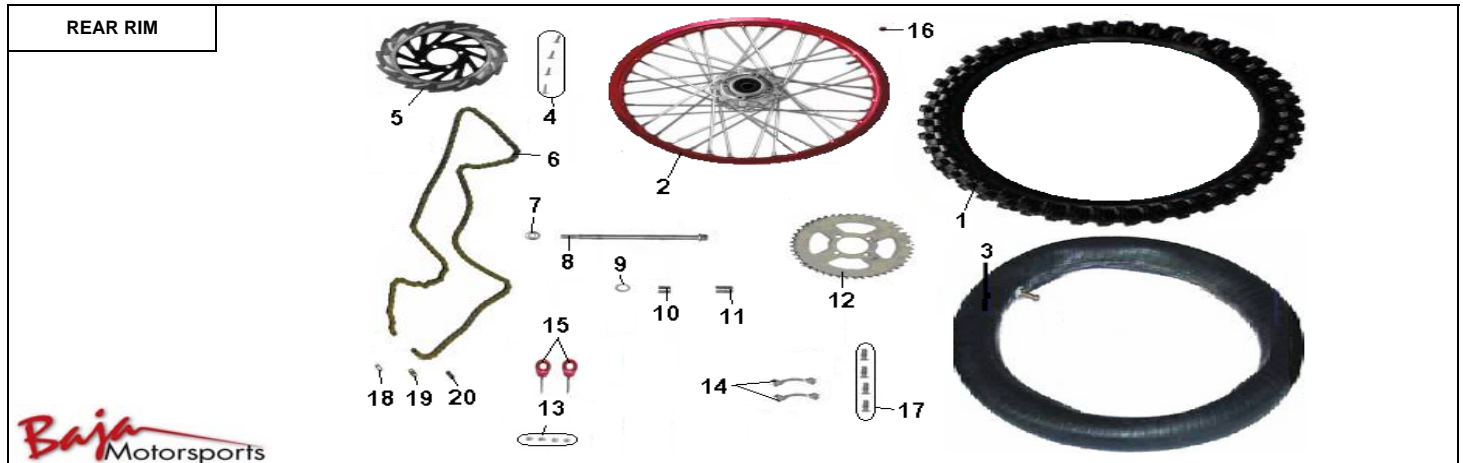

Item No.	Part No.	UPC Number	Description	Baja Description	Qty Shipped per order	Qty.
1	X250-208	883099105807	TIRE, REAR 90/100-16		1	1
2	X250-209	883099105814	RIM, REAR RED	RIM, REAR RED (1.60x16)	1	1
2	X250-546	883099127588	RIM, REAR BLACK	RIM, REAR BLACK (1.60x16)	1	1
3	X250-210	883099105821	TUBE, REAR		1	1
4	X250-211	883099105838	BOLT M8-1.25X25, ALLEN		4	4
5	X250-212	883099105845	DISC, REAR BRAKE		1	1
6	X250-213	883099105852	CHAIN, 428 / 64 LINKS		1	1
7	X250-214	883099105869	NUT M14-1.5X13, FLANGE SELF LOCK		1	1
8	X250-215	883099105876	AXLE, REAR M14*215		1	1
9	X250-216	883099105883	SPACER M22*14*2		1	1
10	X250-217	883099105890	SPACER M22*14*2		1	1
11	X250-218	883099105906	SPACER M22*14*2		1	1
12	X250-219	883099105913	SPROCKET, REAR 48 TOOTH		1	1
13	X250-220	883099105920	NUT M6		4	4
14	X250-221	883099105937	WASHER, LOCK SPROCKET		2	2
15	X250-222	883099105944	CHAIN TENSIONER, RED		1	2