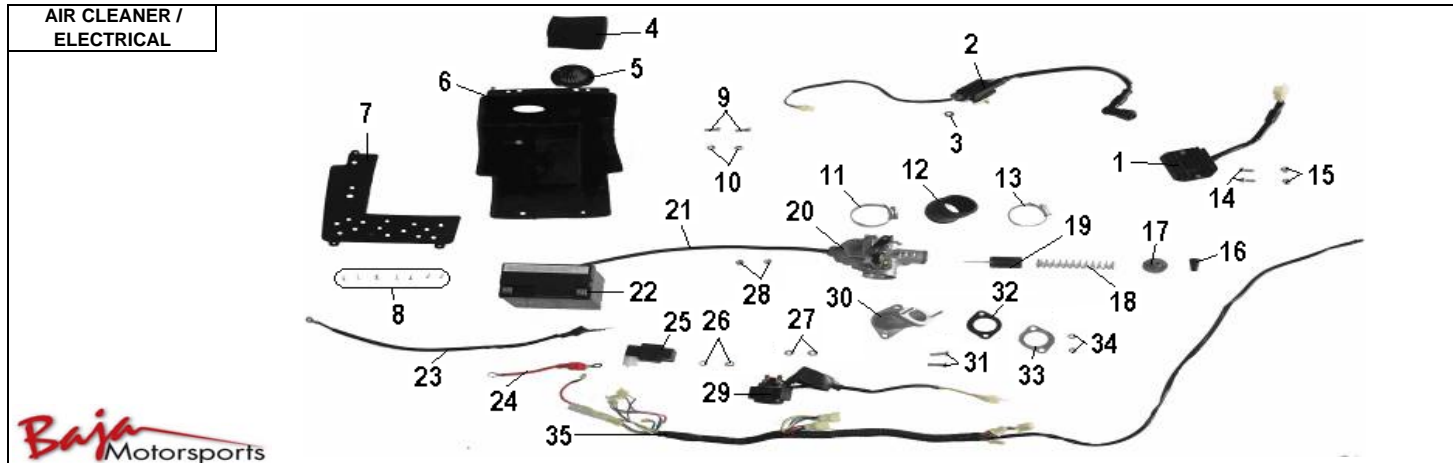

Baja Motorsports

Item No.	Part No.	UPC Number	Description	Baja Description	Qty Shipped per order	Qty.
1	X250-178	883099105500	RECTIFIER		1	1
2	X250-179	883099105517	IGNITION COIL		1	1
3	X250-180	883099105524	NUT M6-1.0X8, FLANGE SELF LOCK		1	1
4	X250-181	883099105531	ELEMENT, AIR CLEANER		1	1
5			PLASTIC SUPPORT, AIR CLEANER	AVAILABLE WITH X250-181		1
6	X250-182	883099105548	AIR CLEANER AND BATTERY BOX		1	1
7	X250-183	883099105555	COVER, AIR CLEANER BOX		1	1
8	X250-184	883099105562	SCREW M4X11, ROUND		7	7
9	X250-185	883099105579	BOLT M6-1.0X16, ALLEN		2	2
10	X250-186	883099105586	NUT M6-1.0X6, NYLON		2	2
11	X250-187	883099105593	CLAMP, AIR CLEANER PIPE A		1	1
12	X250-188	883099105609	PIPE, AIR CLEANER		1	1
13	X250-189	883099105616	CLAMP, AIR CLEANER PIPE B		1	1
14	X250-190	883099105623	BOLT M6-1.0X16, ALLEN		2	2
15	X250-191	883099105630	NUT M6		2	2
16			RUBBER CAP, CARBURETOR	AVAILABLE WITH X250-192		1