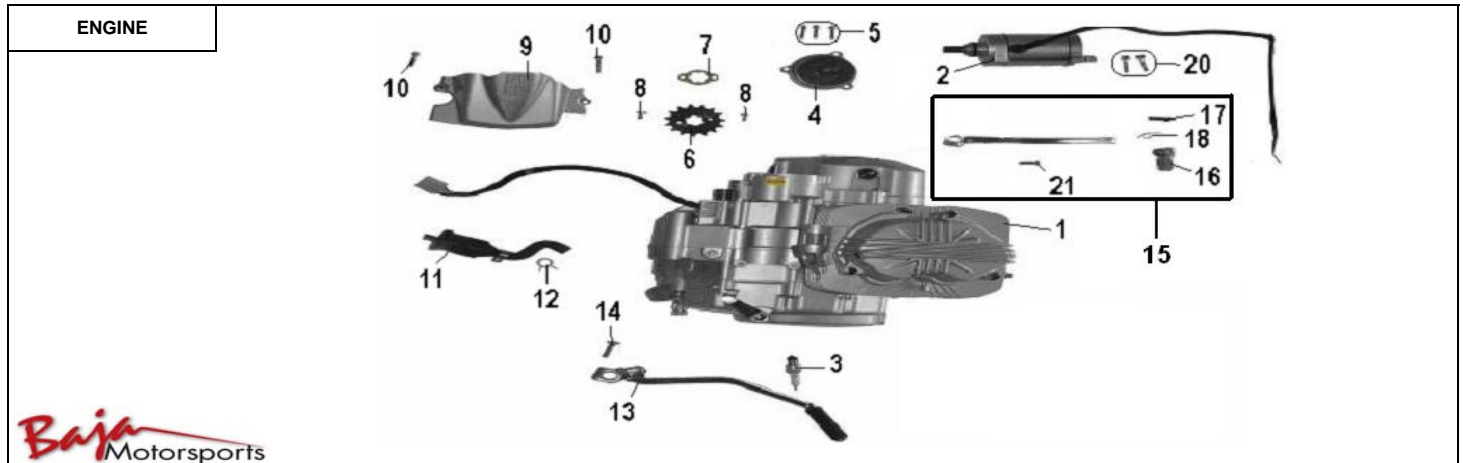

Item No.	Part No.	UPC Number	Description	Baja Description	Qty Shipped per order	Qty.
1	X250-335	883099107078	ENGINE, SILVER		1	1
1	X250-544	883099127564	ENGINE, BLACK		1	1
2	X250-336	883099107085	STARTER MOTOR		1	1
3	X250-337	883099107092	SPARK PLUG		1	1
4	X250-338	883099107108	CAP, START MOTOR		1	1
5	X250-339	883099107115	BOLT M6-1.0X30, FLANGE (PT)		3	3
6	X250-340	883099107122	COUNTER SHAFT SPROCKET		1	1
7	X250-341	883099107139	LOCK WASHER, COUNTERSHAFT SPROCKET		1	1
8	X250-342	883099107146	BOLT M6-1.0X10, HEX (FT)		2	2
9	X250-343	883099107153	COVER, SIDE REAR		1	1
10	X250-344	883099107160	BOLT M6-1.0X25, FLANGE (FT)		2	2
11	X250-345	883099107177	BREATHER ASSEMBLY		1	1
12	X250-346	883099107184	CLIP, BREATHER ASSEMBLY		1	1
13	X250-347	883099107191	KICK STARTER		1	1
14	X250-348	883099107207	BOLT M8-1.25X30, HEX (FT)		1	1
15	X250-349	883099107214	GEARSHIFT PEDAL, SILVER		1	1