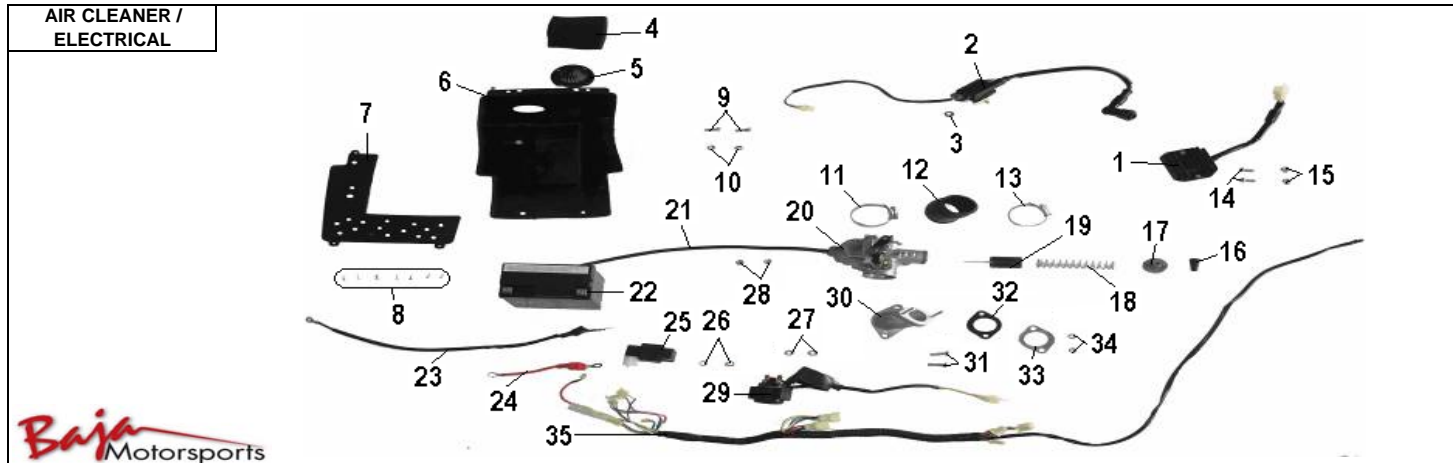

Item No.	Part No.	UPC Number	Description	Baja Description	Qty Shipped per order	Qty.
17			CAP, CARBURETOR	AVAILABLE WITH X250-192		1
18			SPRING, CARBURETOR	AVAILABLE WITH X250-192		1
19			NEEDLE, CARBURETOR	AVAILABLE WITH X250-192		1
20	X250-192	883099105647	CARBURETOR		1	1
21	X250-193	883099105654	TUBE, DRAIN		1	1
22	50-01-9002	883099119729	BATTERY (YTX7L-BS-FP)		1	1
23	X250-195	883099105678	WIRE, GROUND		1	1
24	X250-196	883099105685	WIRE, POSITIVE		1	1
25	X250-197	883099105692	CDI		1	1
26	X250-198	883099105708	WASHER M6X10X2, SPRING		4	4
27	X250-199	883099105715	WASHER M6X12X1, PLATE		4	4
28	X250-200	883099105722	NUT M6-1.0X6, NYLON		2	2
29	X250-201	883099105739	STARTER RELAY		1	1
30	X250-202	883099105746	INTAKE PIPE		1	1
31	X250-203	883099105753	BOLT M6-1.0X20, FLANGE (FT)		2	2
32	X250-204	883099105760	INSULATOR CARBURETOR		1	1