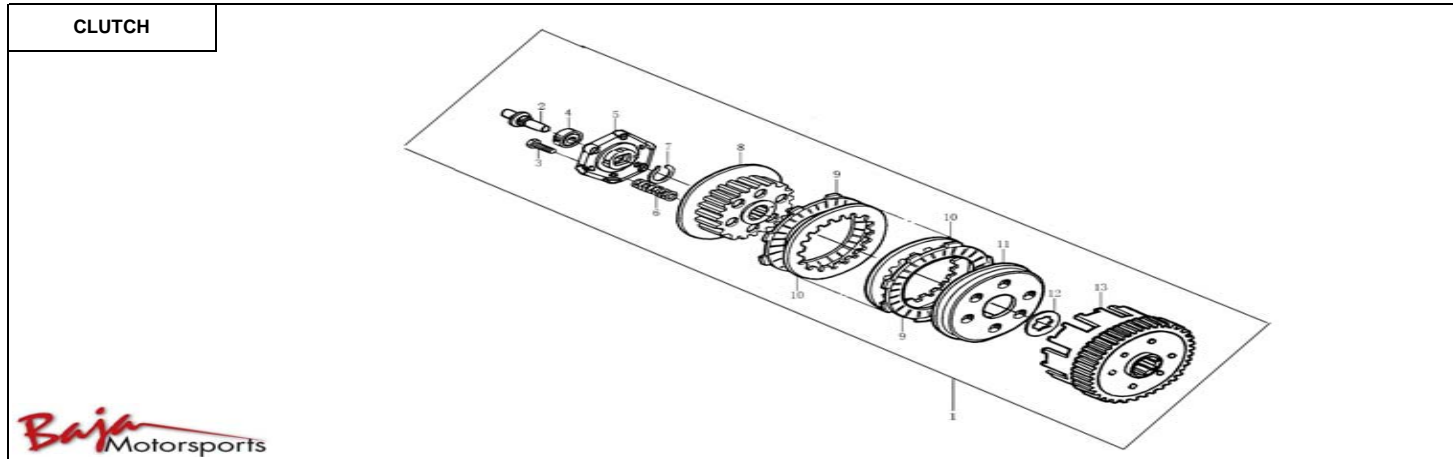

Item No.	Part No.	UPC Number	Description	Baja Description	Qty Shipped per order	Qty.
1	X250-415	883099139239	ASSEMBLY, CLUTCH		1	1
2			PUSH ROD, CLUTCH	AVAILABLE WITH X250-415		1
3			BOLT M5×20	AVAILABLE WITH X250-415		6
4			BEARING (6003)	AVAILABLE WITH X250-415		1
5			END COVER, CLUTCH	AVAILABLE WITH X250-415		1
6			SPRING, CLUTCH	AVAILABLE WITH X250-415		6
7			CIRCLIP 20	AVAILABLE WITH X250-415		1
8			CENTER SLEEVE, CLUTCH	AVAILABLE WITH X250-415		1
9			FRICTION PLATE, DRIVE, CLUTCH	AVAILABLE WITH X250-415		6
10			FRICTION PLATE, DRIVEN, CLUTCH	AVAILABLE WITH X250-415		5
11			PRESSURE PLATE, CLUTCH	AVAILABLE WITH X250-415		1
12			SPLINE WASHER, CLUTCH	AVAILABLE WITH X250-415		1
13			OUTER CASE ASSEMBLY, CLUTCH	AVAILABLE WITH X250-415		1