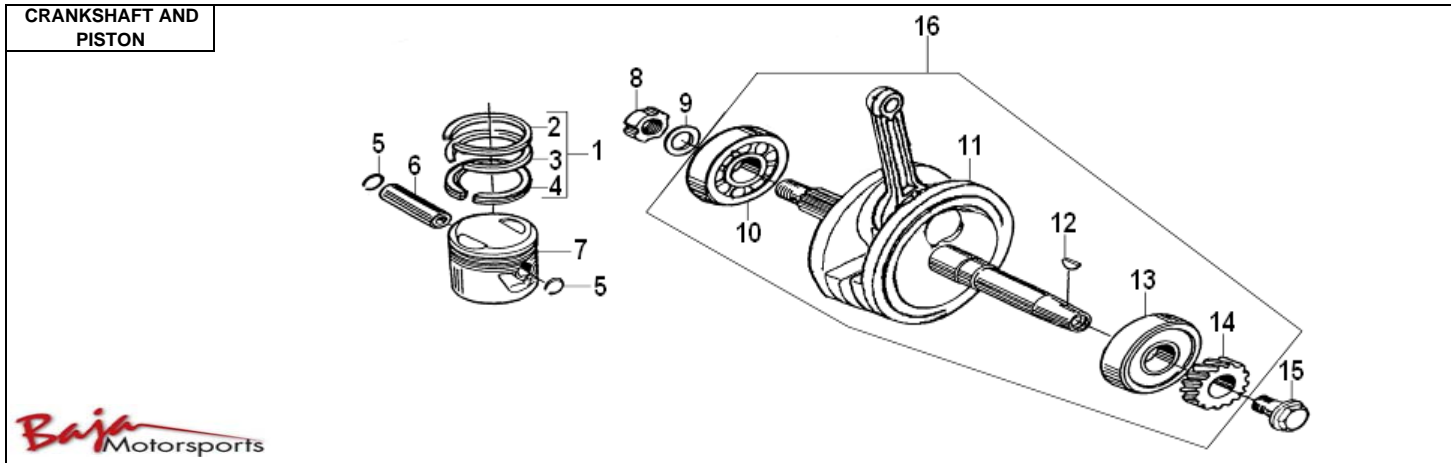

Item No.	Part No.	UPC Number	Description	Baja Description	Qty Shipped per order	Qty.
1	X250-472	883099113253	PISTON RINGS		1	1
2			PISTON RING (1ST)	AVAILABLE WITH X250-472		1
3			PISTON RING (2ND)	AVAILABLE WITH X250-472		1
4			ASSEMBLY, OIL RING	AVAILABLE WITH X250-472		1
5	X250-473	883099113260	CIRCLIP, PISTON PIN		2	2
6	X250-474	883099113277	PISTON PIN		1	1
7	X250-475	883099113284	PISTON		1	1
8	X250-476	883099113291	NUT		1	1
9	X250-477	883099113307	DISH WASHER, CLUTCH		1	1
10			BEARING (72/28/P5)	AVAILABLE WITH X250-479		1
11			ASSEMBLY, CONNECTING ROD	AVAILABLE WITH X250-479		1
12			SEMICIRCULAR KEY 25x14x4	AVAILABLE WITH X250-479		1
13			BEARING (72/28/P5/Z)	AVAILABLE WITH X250-479		1
14			TIMING DRIVE SPROCKET	AVAILABLE WITH X250-479		1
15	X250-478	883099113314	BOLT M10-1.25X35, FLANGE (PT)		1	1
16	X250-479	883099113321	CRANKSHAFT, ASSEMBLY		1	1