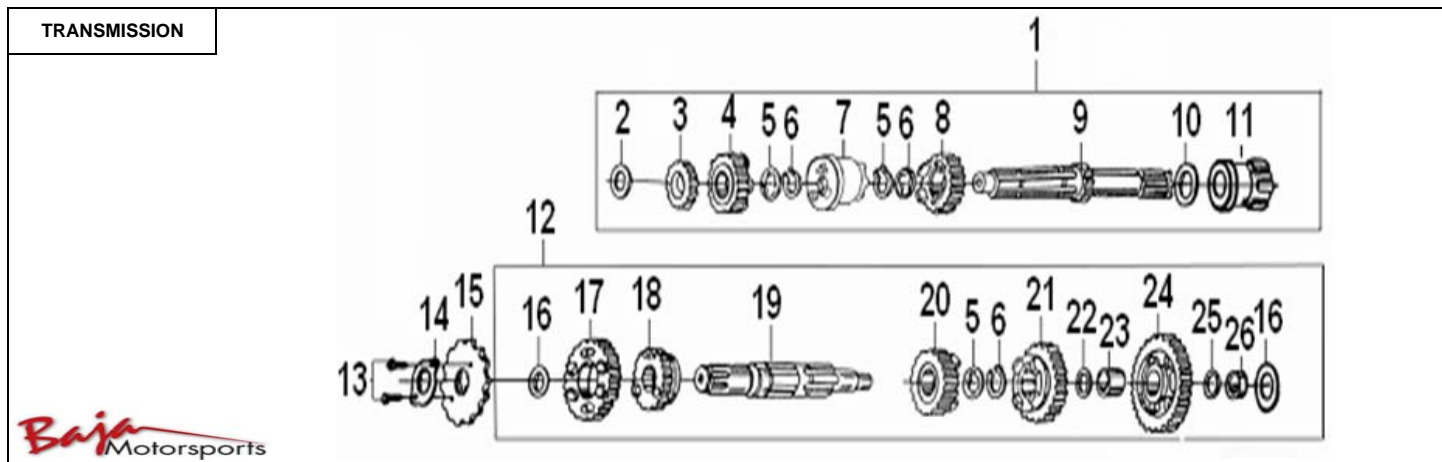

Item No.	Part No.	UPC Number	Description	Baja Description	Qty Shipped per order	Qty.
17	X250-493	883099113468	COUNTERSHAFT 2ND SPEED GEAR	AVAILABLE WITH X250-491	1	1
18	X250-494	883099113475	COUNTERSHAFT 4TH SPEED GEAR	AVAILABLE WITH X250-491	1	1
19	X250-495	883099113482	COUNTERSHAFT	AVAILABLE WITH X250-491	1	1
20	X250-496	883099113499	REVERSE GEAR, COUNTERSHAFT	AVAILABLE WITH X250-491	1	1
21	X250-497	883099113505	COUNTERSHAFT 3RD SPEED GEAR	AVAILABLE WITH X250-491	1	1
22	X250-498	883099113512	WASHER M15X25X1, PLATE	AVAILABLE WITH X250-491	1	1
23	X250-499	883099113529	SPACER WASHER	AVAILABLE WITH X250-491	1	1
24	X250-500	883099113536	COUNTERSHAFT 4TH SPEED GEAR	AVAILABLE WITH X250-491	1	1
25	X250-501	883099113543	BUSH,COUNTERSHAFT 1ST SPEED GEAR	AVAILABLE WITH X250-491	1	1
26	X250-502	883099113550	COUNTERSHAFT 1ST SPEED GEAR	AVAILABLE WITH X250-491	1	1