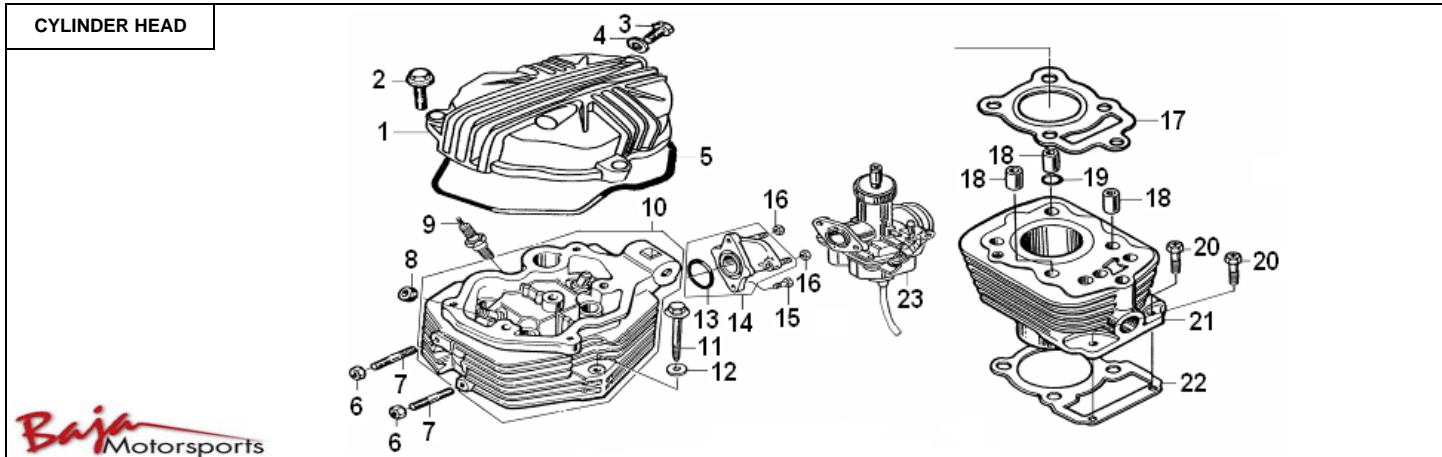

Item No.	Part No.	UPC Number	Description	Baja Description	Qty Shipped per order	Qty.
17	X250-369	883099112225	GASKET ASSEMBLY,CYLINDER HEAD		1	1
18	X250-370	883099112232	DOWEL PIN 10×20		3	3
19	X250-371	883099112249	O-RING 10×1.6		1	1
20	X250-372	883099112256	BOLT M6-1.0X21, FLANGE (FT)		2	2
21	X250-373	883099112263	CYLINDER		1	1
22	X250-374	883099112270	GASKET,CYLINDER BLOCK		1	1
23	X250-192	883099105647	CARBURETOR ASSEMBLY		1	1