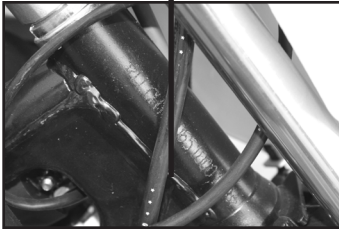

The Frame number is stamped on front of Dirt bike frame. The engine number is located on the left side of the engine housing.

Frame number

Engine serial number

Write down the serial numbers here for your future reference