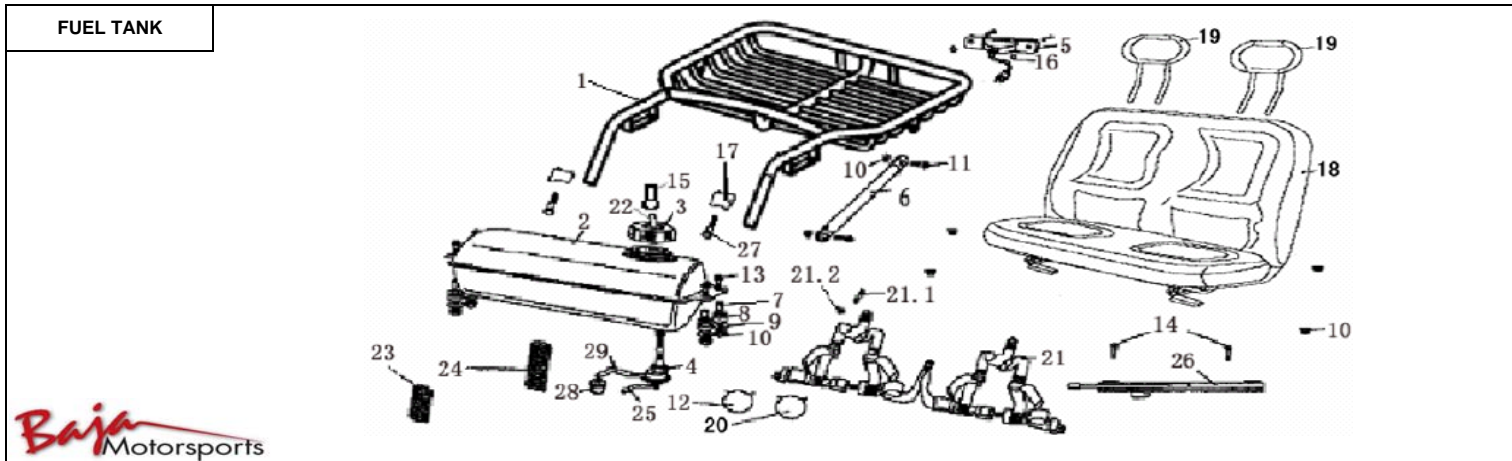

Baja
Motorsports

Item No.	Part No.	UPC Number	Description	Baja Description	Qty Shipped per order	Qty.
17	BR150-287	883099075971	BOLT M8-1.25X58, FLANGE (PT)		2	2
18	BR150-288	883099075988	SEAT ASSY		1	1
19	BR150-289	883099075995	CUSHION, HEAD		1	2
20	BR150-290	883099076008	CIRCLIP, AIR TUBE		2	2
21	BR150-291	883099076015	SEAT BELT, DOUBLE SEAT		1	2
21.1	BR150-292	883099076022	BOLT M12-1.5X28, FLANGE (FT/S)		2	4
21.2	BR150-293	883099076039	VARIETY OF WASHERS		2	4
22	BR150-294	883099076046	TUBE, GUIDE		1	1
23	BR150-296	883099076053	SPRING II, FUEL TUBE		1	1
24	BR150-297	883099076060	SPRING I, FUEL TUBE		1	1
25	BR150-298	883099076077	TUBE II, FUEL		2	1
26	BR150-299	883099076084	RAIL SET, SEAT		2	2
27	BR150-300	883099076091	BUSH, BRUSH GUARD BAR		1	2
28	BR150-301	883099076107	FILTER, FUEL		1	1
29	BR150-302	883099076114	TUBE I, FUEL		1	1