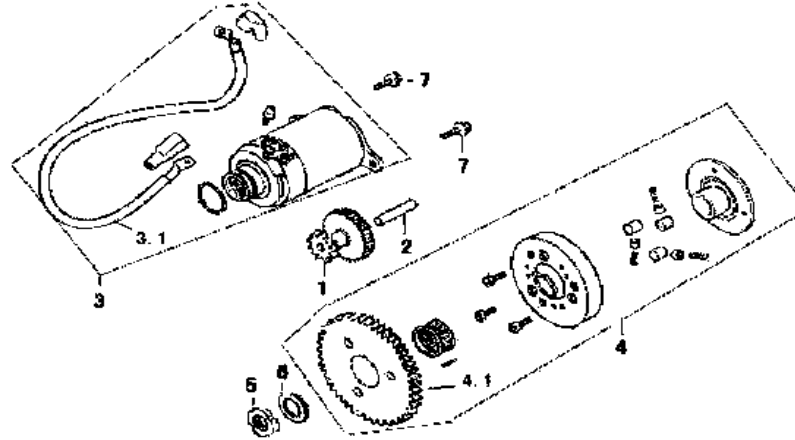

STARTER MOTOR

Item No.	Part No.	UPC Number	Description	Baja Description	Qty Shipped per order	Qty.
1	BR150-496	883099077708	GEAR, REDUCTION		1	1
2	BR150-497	883099077715	SHAFT, REDUCTION GEAR		1	1
3	BR150-498	883099077722	MOTOR, STARTER		1	1
3.1			CABLE, STARTER MOTOR	AVAILABLE WITH BR150-498		1
4	BR150-500	883099077739	CLUTCH ASSY, STARTER		1	1
4.1			GEAR, STARTER CLUTCH	AVAILABLE WITH BR150-500		1
5	BR150-502	883099077746	NUT, LOCK M22		1	1
6	BR150-503	883099077753	WASHER M22X31X2, PLATE		1	1
7	BR150-504	883099077760	BOLT M6-1.0X16, FLANGE (FT)		2	2