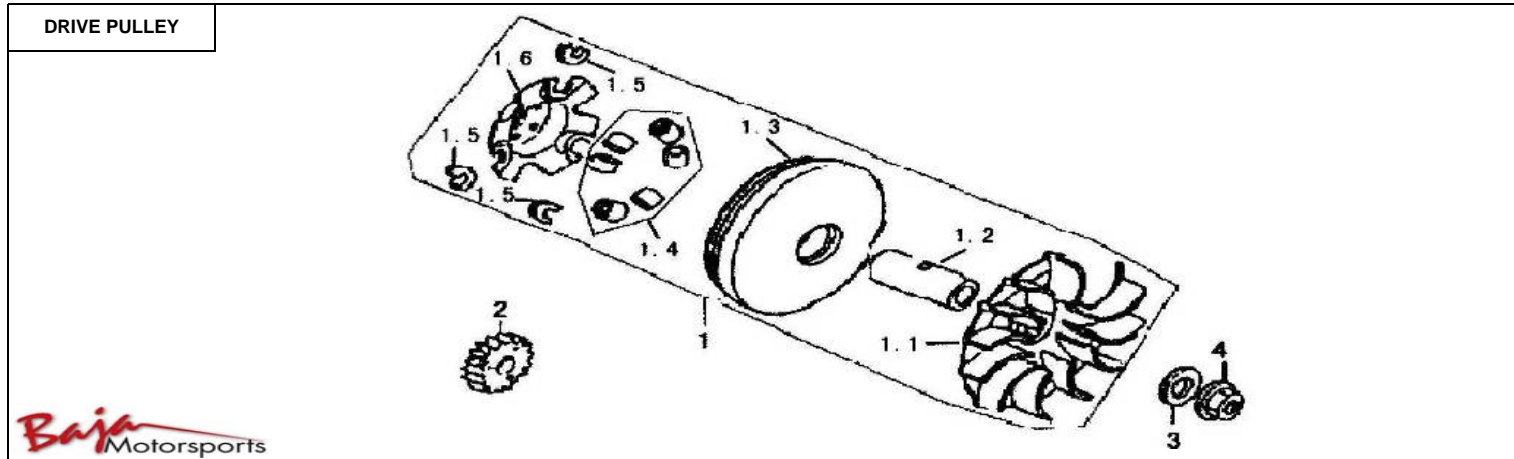

Item No.	Part No.	UPC Number	Description	Baja Description	Qty Shipped per order	Qty.
1	BR150-517	883099077890	PULLEY ASSY, DRIVEN		1	1
1.1			IMPELLER, DRIVE PULLEY	AVAILABLE WITH BR150-517		1
1.2			SPACER	AVAILABLE WITH BR150-517		1
1.3			DRIVE PULLEY, RIGHT	AVAILABLE WITH BR150-517		1
1.4			ROLLER, COUNTER BALANCE 14G	AVAILABLE WITH BR150-517		6
1.5			RAMP	AVAILABLE WITH BR150-517		1
1.6			SIDE PIECE, RAMP	AVAILABLE WITH BR150-517		3
2	BR150-524	883099077906	GEAR, KICK DRIVEN		1	1
3	BR150-525	883099077913	WASHER M12X24X3, PLATE		1	1
4	BR150-526	883099077920	NUT M12-1.25X13, FLANGE SELF LOCK		1	1