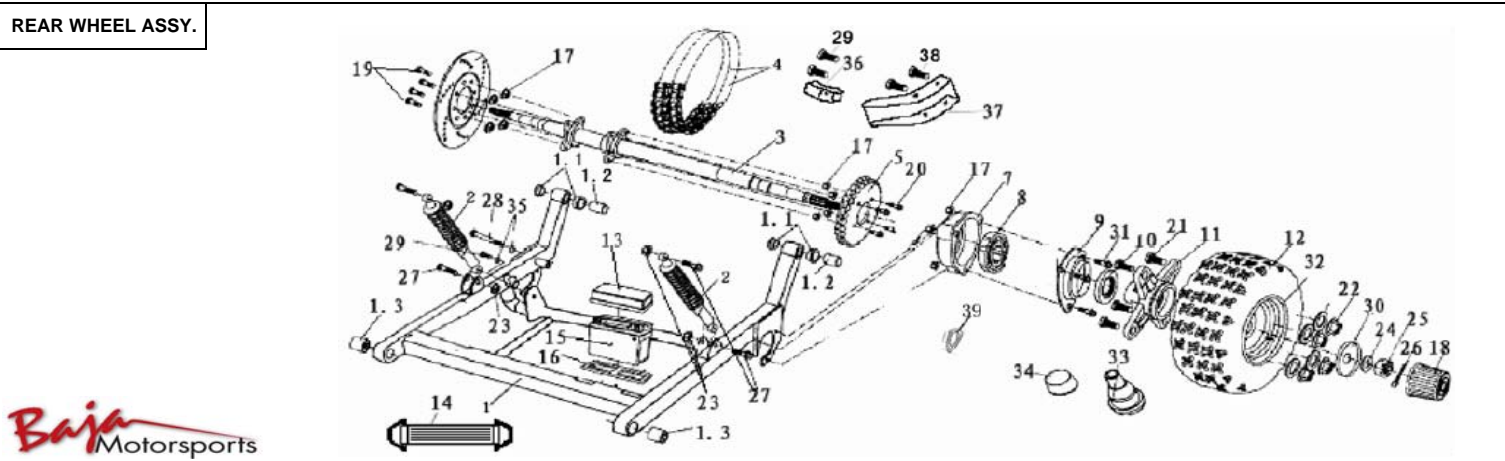

REAR WHEEL ASSY.

Item No.	Part No.	UPC Number	Description	Baja Description	Qty Shipped per order	Qty.
14	BR150-244	883099075568	BAND BATTERY		1	1
15	90-01-9002	883099075575	BATTERY (ETX9)		1	1
16	BR150-246	883099075582	CUSHION, BATTERY		1	1
17	BR150-247	883099075599	NUT M8-1.25X8, FLANGE SELF LOCK		1	14
18	BR150-248	883099075605	CAP, FRONT AND REAR WHEEL AXLE		1	4
19	BR150-250	883099075612	BOLT M8-1.25X25, FLANGE (FT)		2	4
20	BR150-251	883099075629	BOLT M8-1.25X35, FLANGE (PT)		2	4
21	BR150-252	883099075636	BOLT, TIRE M10		2	8
22	BR150-217	883099075278	LOCK NUT, FLANGE M10X1.25		2	4
23	BR150-217	883099075278	LOCK NUT, FLANGE M10X1.25		2	4
24	BR150-256	883099075667	WASHER M16X38X4, PLATE		1	2
25	BR150-257	883099075674	NUT M16-1.5X21, HEX CASTLE		1	2
26	BR150-258	883099075681	PIN M3X30, COTTER		2	2
27	BR150-259	883099075698	BOLT M10-1.25X40, FLANGE (PT)		2	4
28	BR150-260	883099075704	BOLT M8-1.25X98, FLANGE (PT)		1	1
29	BR150-261	883099075711	BOLT M8-1.25X12, FLANGE (FT)		3	5