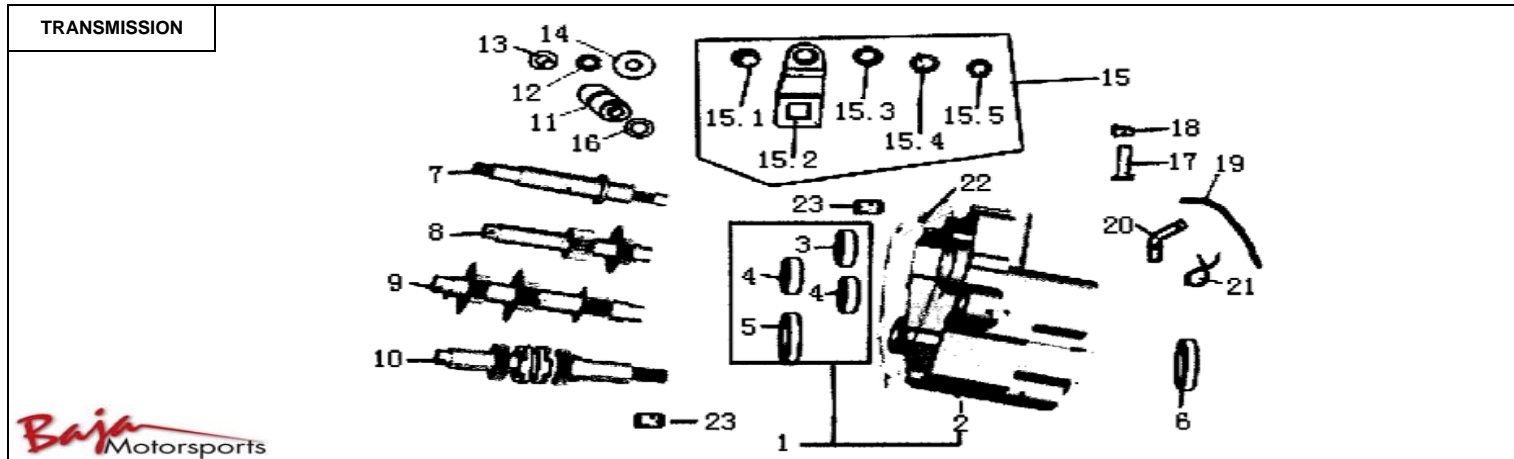

Item No.	Part No.	UPC Number	Description	Baja Description	Qty Shipped per order	Qty.
15.2			FORK	AVAILABLE WITH BR150-546		1
15.3			SLEEVE, PIN	AVAILABLE WITH BR150-546		1
15.4			WASHER, FLAT 8.5X12X0.5	AVAILABLE WITH BR150-546		1
15.5			CIRCLIP 8	AVAILABLE WITH BR150-546		1
16	BR150-552	883099078125	O RING 9.4X2.4		1	1
17	BR150-553	883099078132	BOLT M5-0.8X25, ALLEN (FT)		1	1
18	BR150-554	883099078149	NUT M5-0.8X4, HEX		1	1
19	BR150-555	883099078156	COVER		1	1
20	BR150-556	883099078163	BREATHER, CYLINDER HEAD COVER		1	1
21	BR150-557	883099078170	CLAMP 12		1	1
22	BR150-558	883099078187	GASKET, GEARBOX COVER		1	1
23	BR150-559	883099078194	PIN, DOWEL 8X14		2	2