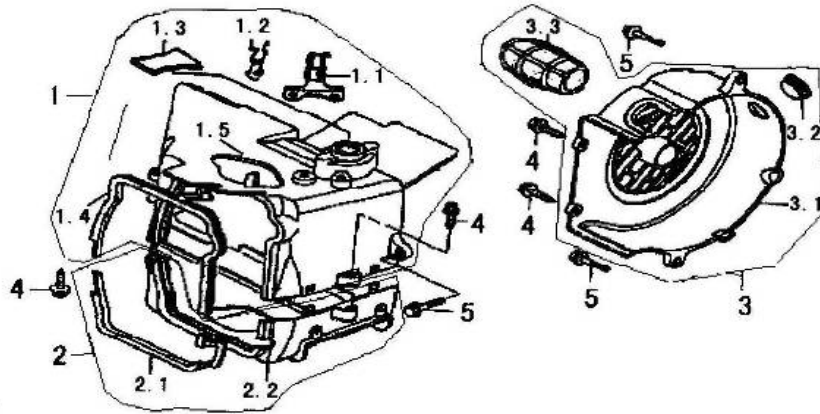

FAN COVER/ SHROUD

Item No.	Part No.	UPC Number	Description	Baja Description	Qty Shipped per order	Qty.
1	BR150-374	883099076800	SHROUD ASSY, B		1	1
1.1			CLIP, BREATHER TUBE	AVAILABLE WITH BR150-374		1
1.2			CLIP, HIGH TENSION WIRE	AVAILABLE WITH BR150-374		1
1.3			COVER, RUBBER	AVAILABLE WITH BR150-374		1
1.4			OIL SEAL, SHROUD B	AVAILABLE WITH BR150-374		1
1.5			SHROUD B	AVAILABLE WITH BR150-374		1
2	BR150-380	883099076817	SHROUD ASSY, A		1	1
2.1			OIL SEAL, SHROUD A	AVAILABLE WITH BR150-380		1
2.2			SHROUD A	AVAILABLE WITH BR150-380		1
3	BR150-383	883099076824	COVER ASSY, FAN		1	1
3.1			COVER COMP, FAN	AVAILABLE WITH BR150-383		1
3.2			PLUG, RUBBER	AVAILABLE WITH BR150-383		1
3.3			COOLING DUCT, CARBURETOR	AVAILABLE WITH BR150-383		1
4	BR150-387	883099076831	SCREW M4X15, HEX		2	4
5	BR150-388	883099076848	BOLT M6-1.0X25, FLANGE (FT)		3	3