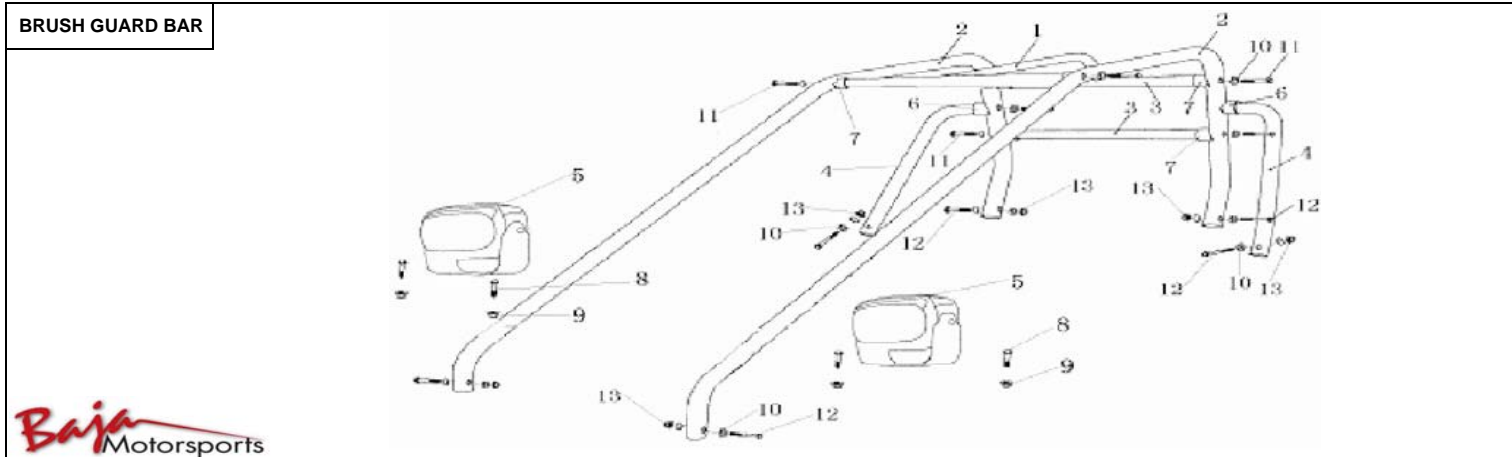

Item No.	Part No.	UPC Number	Description	Baja Description	Qty Shipped per order	Qty.
1	BR150-180	883099074974	BRUSH GUARD BAR, SHORT, CENTER		1	1
2	BR150-181	883099074981	BRUSH GUARD BAR, LONG, LEFT/ RIGHT		1	2
3	BR150-182	883099074998	BRUSH GUARD BAR, CENTER	AVAILABLE WITH PART BR150-180	1	1
4	BR150-183	883099075001	BRUSH GUARD BAR, LEFT/ RIGHT SIDE REAR		1	2
5	BR150-184	883099075018	HEADLAMP		1	2
6	BR150-185	883099075025	BUSH, BRUSH GUARD BAR 32	ENDCAP FOR BRUSHGUARD BAR 32	1	2
7	BR150-186	883099075032	BUSH, BRUSH GUARD BAR 25	ENDCAP FOR BRUSHGUARD BAR 25	2	6
8	BR150-187	883099075049	BOLT M5-0.8X16, FLANGE (FT)		2	4
9	BR150-188	883099075056	NUT M5-0.8X6, FLANGE SELF LOCK		2	4
10	BR150-189	883099075063	R-WASHER		5	20
11	BR150-190	883099075070	BOLT M8-1.25X60, FLANGE (PT)		4	8
12	BR150-191	883099075087	BOLT M8-1.25X50, FLANGE (PT)		3	6
13	BR150-192	883099075094	NUT M8-1.25X8, FLANGE SELF LOCK		3	6