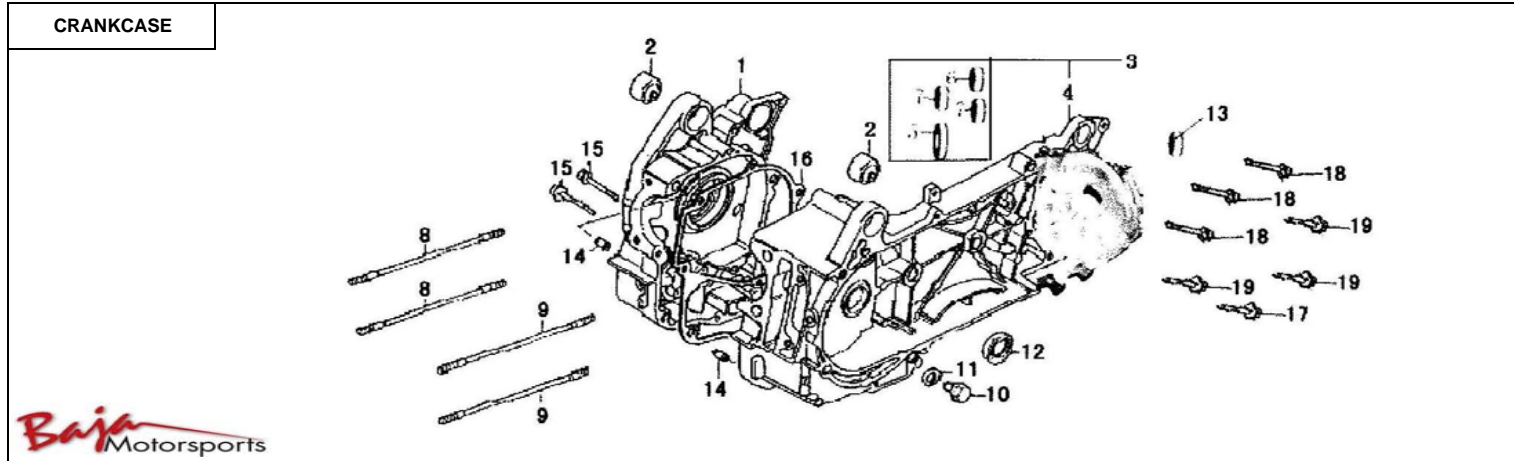

Item No.	Part No.	UPC Number	Description	Baja Description	Qty Shipped per order	Qty.
17	BR150-576	883099078361	BOLT M6-1.0X45, FLANGE (PT)		1	1
18	BR150-577	883099078378	BOLT M6-1.0X70, FLANGE (PT)		3	3
19	BR150-578	883099078385	BOLT M6-1.0X60, FLANGE (PT)		3	3