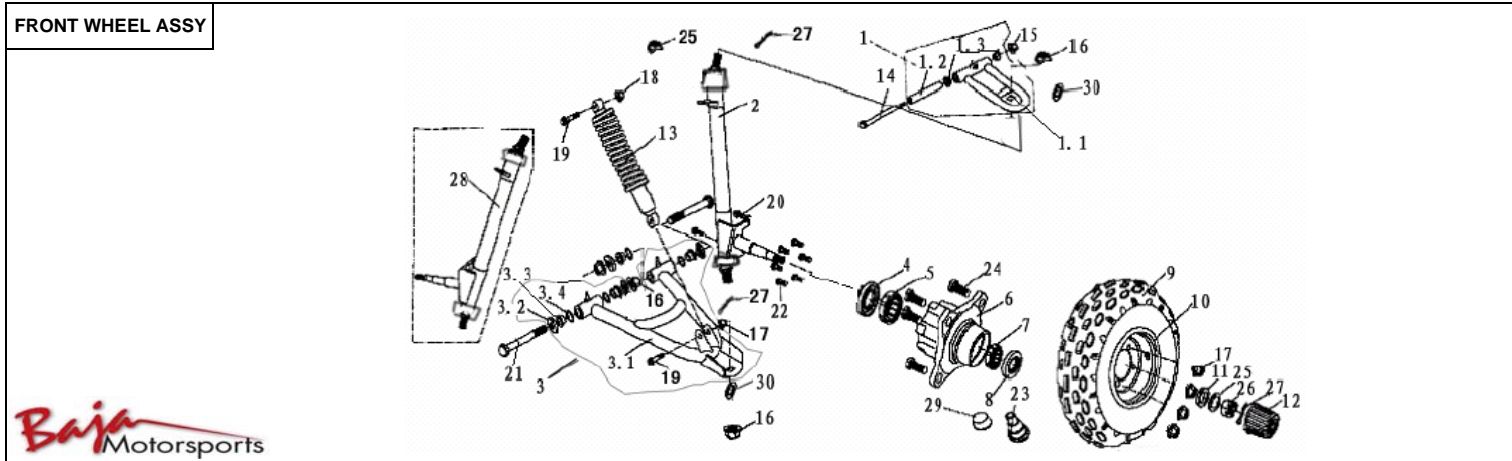

Item No.	Part No.	UPC Number	Description	Baja Description	Qty Shipped per order	Qty.
10	BR150-209	883099075193	RIM, FRONT		1	2
11	BR150-210	883099075209	SPACER, FRONT WHEEL HUB		1	2
12	BR150-248	883099075605	CAP, FRONT AND REAR WHEEL AXLE		1	4
13	BR150-212	883099075223	SHOCK ABSORBER ASSY, FRONT		1	2
14	BR150-213	883099075230	BOLT M8-1.25X105, FLANGE (PT)		1	2
15	BR150-214	883099075247	NUT M8-1.25X8, FLANGE SELF LOCK		1	2
16	BR150-215	883099075254	LOCK NUT, FLANGE M12X1.25		4	4
17	BR150-217	883099075278	NUT M10-1.25X10, FLANGE SELF LOCK		2	4
18	BR150-217	883099075278	NUT M10-1.25X10, FLANGE SELF LOCK		2	4
19	BR150-218	883099075285	BOLT M10-1.25X40, FLANGE (PT)		2	4
20	BR150-219	883099075292	BOLT M8-1.25X16, FLANGE (FT)		2	4
21	BR150-220	883099075308	BOLT, LOWER SUSPENSION ARM ASSY M10X80		2	4
22	BR150-221	883099075315	BOLT M6-1.0X110, FLANGE (FT)		6	12
23	BR150-222	883099075322	STEM, VALVE		1	2
24	BR150-252	883099075636	BOLT, TIRE M10		2	8
25	BR150-223	883099075346	RUBBER, FRONT LEFT/ RIGHT KNUCKLE SUPPORT		1	2