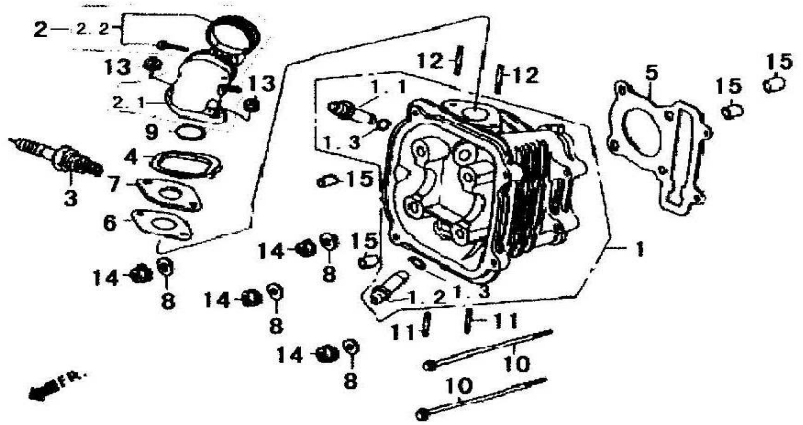

CYLINDER HEAD						
Item No.	Part No.	UPC Number	Description	Baja Description	Qty Shipped per order	Qty.
12	BR150-420	883099077111	MANIFOLD M6X74		2	2
13	BR150-421	883099077128	NUT M6-1.0X8, FLANGE SELF LOCK		2	2
14	BR150-422	883099077135	NUT M8-1.25X8, FLANGE		2	4
15	BR150-423	883099077142	PIN, DOWEL 10X16		2	4