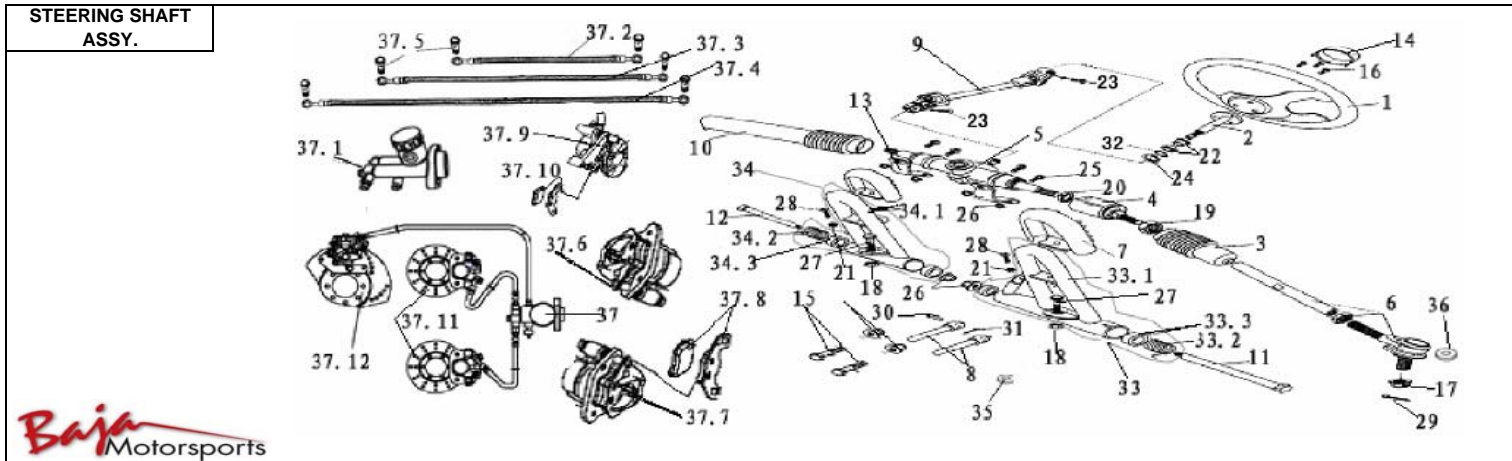

Item No.	Part No.	UPC Number	Description	Baja Description	Qty Shipped per order	Qty.
17	BR150-141	883099074646	NUT M12-1.25X15, CASTLE		2	2
18	BR150-142	883099074653	NUT M8-1.25X6, HEX		2	2
19	BR150-143	883099074660	NUT M10-1.25X8, HEX		2	2
20	BR150-144	883099074677	NUT, ROUND M16X1.5		2	2
21	BR150-145	883099074684	NUT M5-0.8X6, FLANGE SELF LOCK		2	2
22	BR150-146	883099074691	BUSH, STEERING SHAFT		1	2
23	BR150-147	883099074707	BOLT M8-1.25X25, FLANGE (FT)		2	2
24	BR150-148	883099074714	CIRCLIP, STEERING SHAFT		1	1
25	BR150-149	883099074721	BOLT M8-1.25X25, FLANGE (FT)		2	4
26	BR150-150	883099074738	NUT M8-1.25X8, FLANGE SELF LOCK		4	8
27	BR150-151	883099074745	BOLT M8-1.25X40, FLANGE (FT)		2	2
28	BR150-152	883099074752	BOLT M5-0.8X16, FLANGE (FT)		2	2
29	BR150-153	883099074769	PIN M3X35, COTTER		2	2
30	BR150-154	883099074776	PIN 6X48		1	1
31	BR150-155	883099074783	PIN M2X16, COTTER		1	1
32	BR150-156	883099074790	WASHER M20X38X3, PLATE		1	1