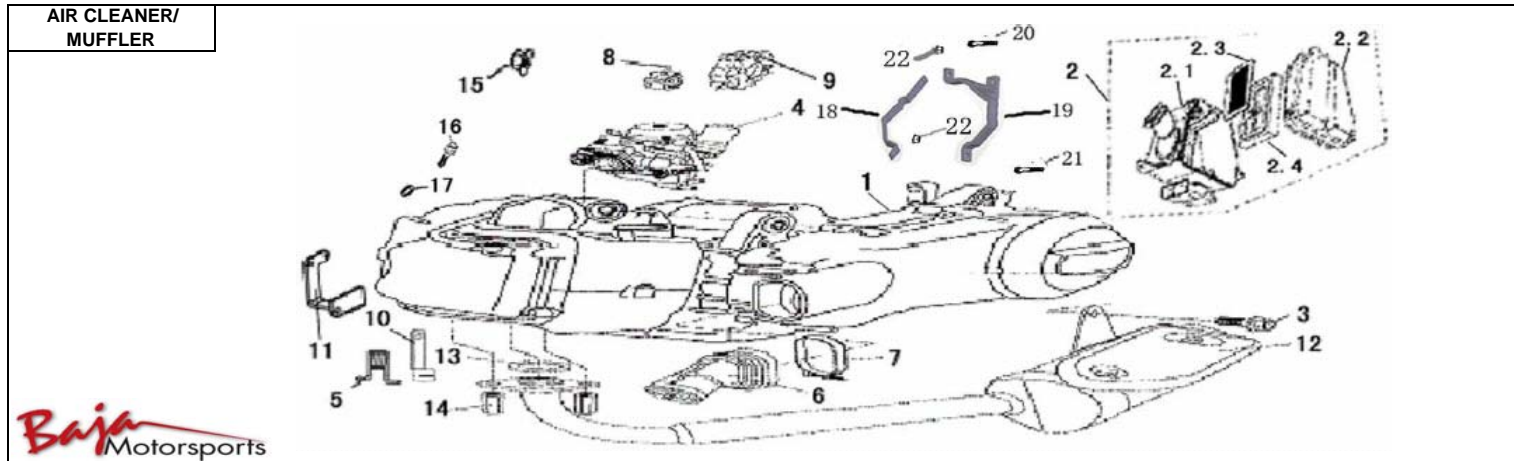

Item No.	Part No.	UPC Number	Description	Baja Description	Qty Shipped per order	Qty.
1	BR150-354	883099076633	ENGINE ASSY		1	1
2	BR150-359	883099076640	AIR CLEANER ASSY		1	1
2.1			CLEANER, AIR	AVAILABLE WITH BR150-359		1
2.2			CAP, AIR CLEANER	AVAILABLE WITH BR150-359		1
2.3			SCREEN, AIR CLEANER	AVAILABLE WITH BR150-359		1
2.4			ELEMENT, AIR CLEANER	AVAILABLE WITH BR150-359		1
3	BR150-360	883099076657	BOLT, FLANGE M8X40		1	1
4	BR150-585	883099076664	CARBURETOR ASSY		1	1
5	BR150-361	883099076671	RETURN SPRING, GEARSHIFT ARM		1	1
6	BR150-362	883099076688	BOOT, SIDE CASE		1	1
7	BR150-363	883099076695	CLAMP, SIDE CASE BOOT		1	1
8	BR150-364	883099076701	NUT M16-1.5X13, FLANGE SELF LOCK		1	1
9	BR150-365	883099076718	SPROCKET, DRIVE		1	1
10	BR150-366	883099076725	ARM, GEARSHIFT		1	1
11	BR150-367	883099076732	MOUNTING PLATE, GEARSHIFT ARM		1	1
12	BR150-368	883099076749	MUFFLER ASSY		1	1