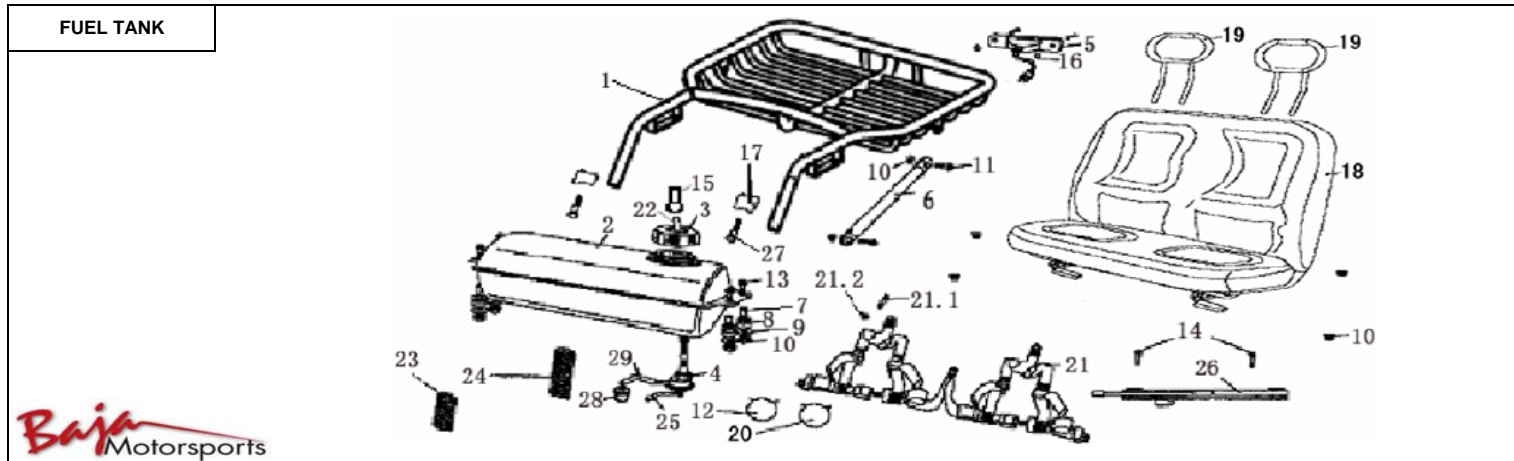

Item No.	Part No.	UPC Number	Description	Baja Description	Qty Shipped per order	Qty.
1	BR150-271	883099075810	CARRIER COMP, REAR		1	1
2	BR150-272	883099075827	TANK COMP, FUEL		1	1
3	BR150-273	883099075841	CAP, FUEL TANK COMP		1	1
4	BR150-274	883099075841	PETCOCK, PUEL TANK COMP.		1	1
5	BR150-275	883099075858	TAIL LAMP		1	1
6	BR150-276	883099075865	BRACE, REAR CARRIER SUPPORT		2	2
7	BR150-277	883099075872	INNER COLLAR, FUEL TANK		2	4
8	BR150-278	883099075889	RUBBER SPACER, FUEL TANK		2	4
9	BR150-279	883099075896	WASHER M8X16X1.50, PLATE		2	4
10	BR150-280	883099075902	NUT M8-1.25X8, FLANGE SELF LOCK		6	12
11	BR150-281	883099075919	BOLT M8-1.25X25, FLANGE (FT)		2	4
12	BR150-282	883099075926	CIRCLIP, FUEL TUBE		2	4
13	BR150-283	883099075933	BOLT M8-1.25X30, FLANGE (FT)		2	4
14	BR150-284	883099075940	BOLT M8-1.25X16, FLANGE (FT)		2	4
15	BR150-285	883099075957	VALVE, CHECK		1	1
16	BR150-286	883099075964	NUT M5-0.8X6, FLANGE SELF LOCK		2	2