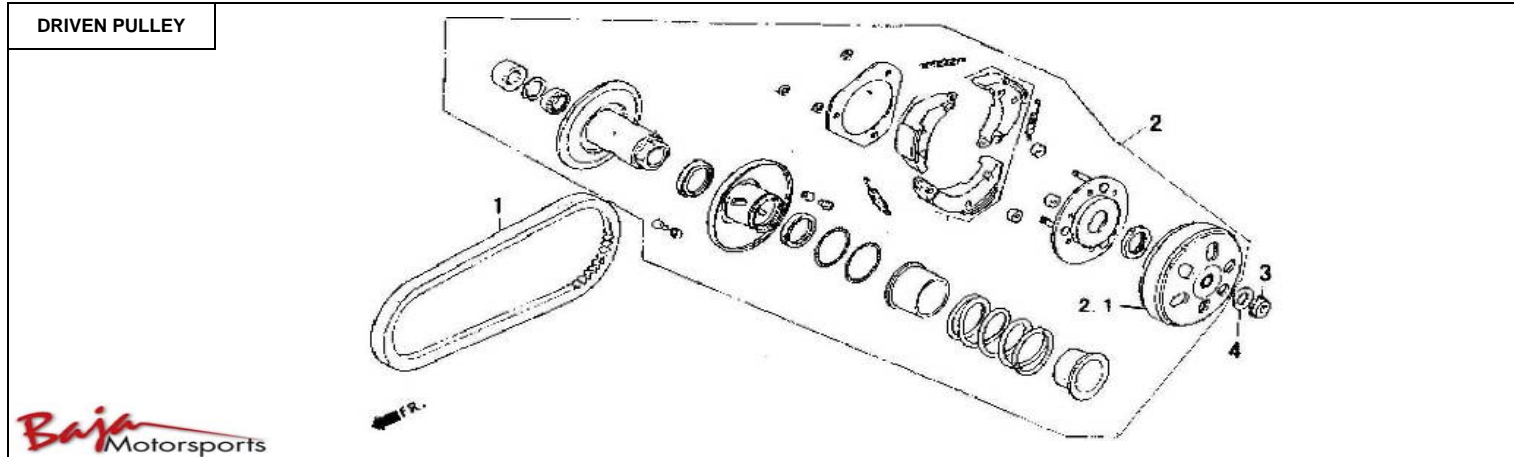

Item No.	Part No.	UPC Number	Description	Baja Description	Qty Shipped per order	Qty.
1	BR150-527	883099077937	BELT, DRIVE	BELT, DRIVE (#743 20-30)	1	1
2	BR150-528	883099077944	PULLEY ASSY, DRIVE		1	1
2.1			COVER, DRIVEN PULLEY	AVAILABLE WITH BR150-528		1
3	BR150-530	883099077951	NUT M12-1.25X8, FLANGE		1	1
4	BR150-531	883099077968	WASHER M12X24X3, PLATE		1	1