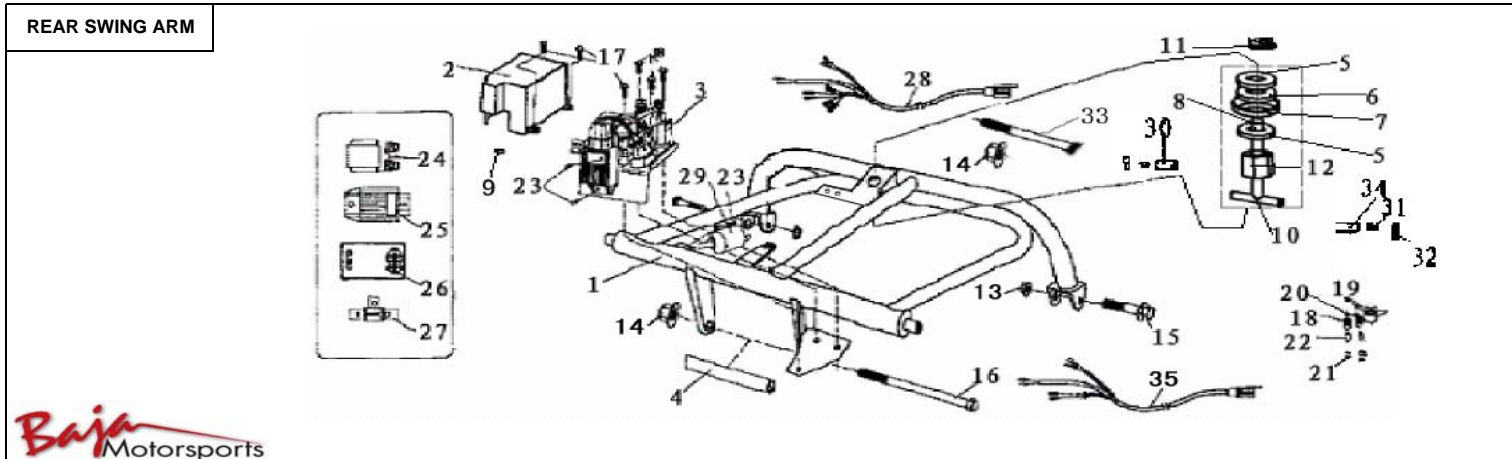

Item No.	Part No.	UPC Number	Description	Baja Description	Qty Shipped per order	Qty.
17	BR150-319	883099076282	BOLT M6-1.0X15, ROUND (FT)		3	6
18	BR150-320	883099076299	RUBBER SPACER, FUEL TANK		3	3
19	BR150-321	883099076305	BOLT M6-1.0X30, FLANGE (FT)		3	3
20	BR150-322	883099076312	WASHER, FLAT 6.5X18X1.6		3	3
21	BR150-323	883099076329	NUT M6-1.0X8, FLANGE SELF LOCK		3	3
22	BR150-324	883099076336	INNER COLLAR, FUEL TANK		3	3
23	BR150-325	883099076343	BOLT M6-1.0X25, ROUND (FT)		1	3
24	BR150-326	883099076350	RELAY, STARTER		1	1
25	BR150-327	883099076367	RECTIFIER/ REGULATOR COMP		1	1
26	BR150-328	883099076374	CDI UNIT		1	1
27	BR150-329	883099076381	RESISTOR		1	1
28	BR150-330	883099076398	WIRE HARNESS, MAIN		1	1
29	BR150-331	883099076404	COIL ASSY, IGNITION		1	1
30	BR150-332	883099076411	NYLON COLLAR, ENGINE MOUNT LINK		2	1
31	BR150-333	883099076428	BUSH, ENGINE MOUNT LINK 10.5X14X19		2	2
32	BR150-334	883099076435	WASHER M10X30X2, PLATE		1	2