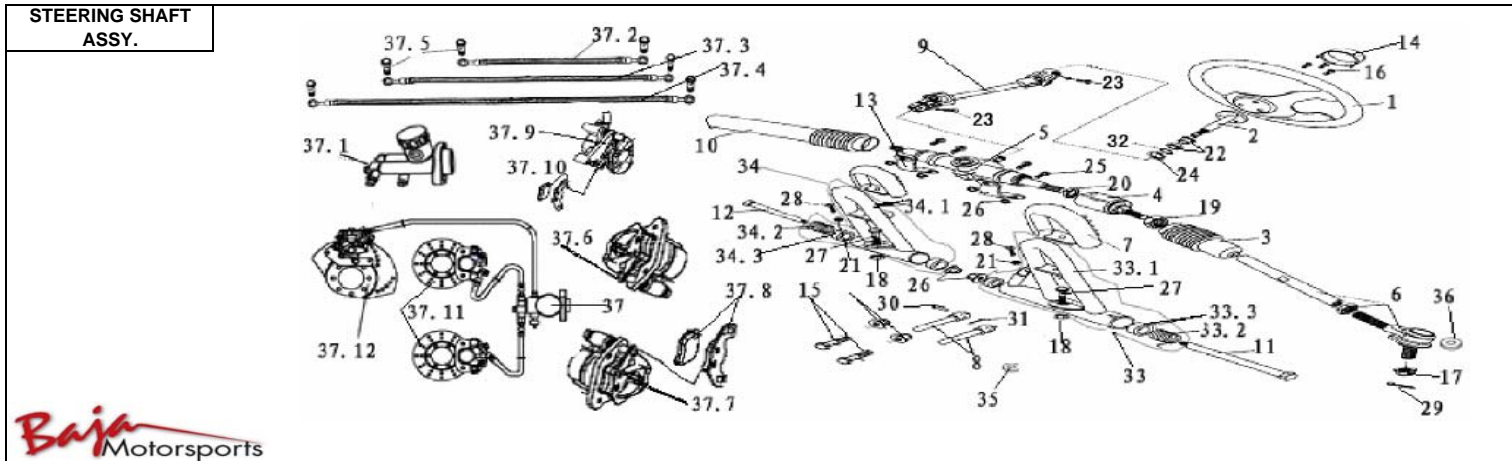

Item No.	Part No.	UPC Number	Description	Baja Description	Qty Shipped per order	Qty.
33	BR150-157	883099074806	PEDAL COMP, BRAKE		1	1
33.1			PEDAL COMP, BRAKE	AVAILABLE WITH BR150-157		1
33.2			SPRING, BRAKE PEDAL	AVAILABLE WITH BR150-157		1
33.3			COLLAR, PEDAL	AVAILABLE WITH BR150-157		2
34	BR150-161	883099074813	PEDAL COMP, THROTTLE		1	1
34.1			PEDAL COMP, THROTTLE	AVAILABLE WITH BR150-161		1
34.2			SPRING, THROTTLE PEDAL	AVAILABLE WITH BR150-161		1
34.3			COLLAR, PEDAL	AVAILABLE WITH BR150-161		2
35	BR150-165	883099074820	WASHER M6X18X1, PLATE		1	1
36	BR150-166	883099074837	WASHER M12X20X3, SPRING		2	2
37	BR150-167	883099074844	CYLINDER COMP, BRAKE		1	1
37.1	BR150-168	883099074851	BRAKE CYLINDER COMP, MASTER	MASTER CYLINDER	1	1
37.2	BR150-169	883099074868	BRAKE HOSE, LEFT		1	1
37.3	BR150-170	883099074875	BRAKE HOSE, RIGHT		1	1
37.4	BR150-171	883099074882	BRAKE HOSE, REAR		1	1
37.5	BR150-172	883099074899	BOLT M10-1.0X25, BANJO		2	6