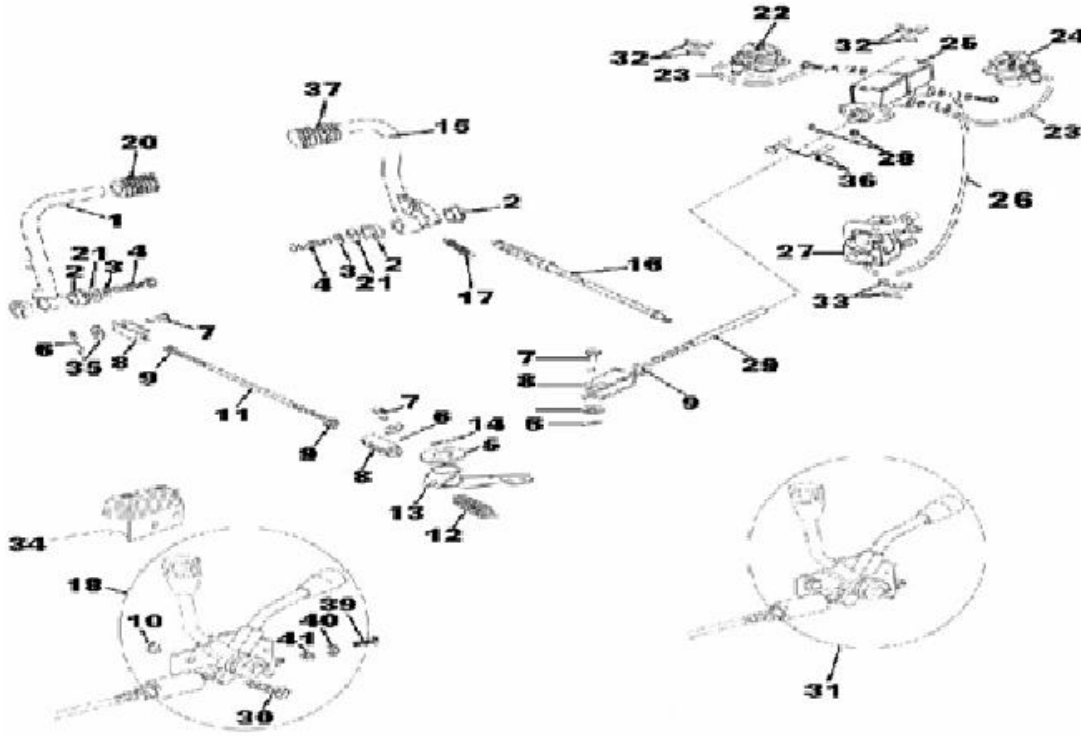

021	BR150S-187	WASHER F12(GB97.1)	2
022	BR150S-188	NUT, M12(GB6171)	2
023	BR150S-189	SAFETY BELT	2
024	BR150S-190	BOLT M10X1.25X20 (GB5786)	2
025	BR150S-191	WASHER F10(GB97.1)	3
026	BR150S-192	NUT M10-1.25X10, FLANGE SELF LOCK	3
027	BR150S-212	SPRING WASHERF12(GB93)	2

Pedals [Image]

Pedals

Item No	Part Number	Description	Qty
	BR150S-625	BRAKE PEDAL, BLACK	1
	BR150S-626	GAS PEDAL, BLACK	1
001	BR150S-222	BRAKE PEDAL, RED	1
002	BR150S-223	PEDAL BUSH	4
003	BR150S-224	SPRING WASHER, F8(GB93)	2
004	BR150S-225	BOLT, M8X15(GB5783)	2
005	BR150S-226	WASHER, F12(GB97.1)	1
006	BR150S-227	COTTER PIN, 2X20(GB91)	3
007	BR150S-228	AXIS PIN, 6X16(GB882)	3
008	BR150S-229	U-JOINT	3
009	BR150S-230	HEX NUT M8(GB6170)	3
010	BR150S-231	LOCKING NUT, M8(GB6187)	4
011	BR150S-232	REAR BRAKE TENSION ROD	1
012	BR150S-233	REAR BRAKE RETURN SPRING	1
013	BR150S-234	BRAKE ARM	1
014	BR150S-235	COTTER PIN 2.5X35(GB91)	1
015	BR150S-236	GAS PEDAL, RED	1
016	BR250-143	CABLE, THROTTLE	1
017	BR150S-238	THROTTLE RETURN SPRING	1