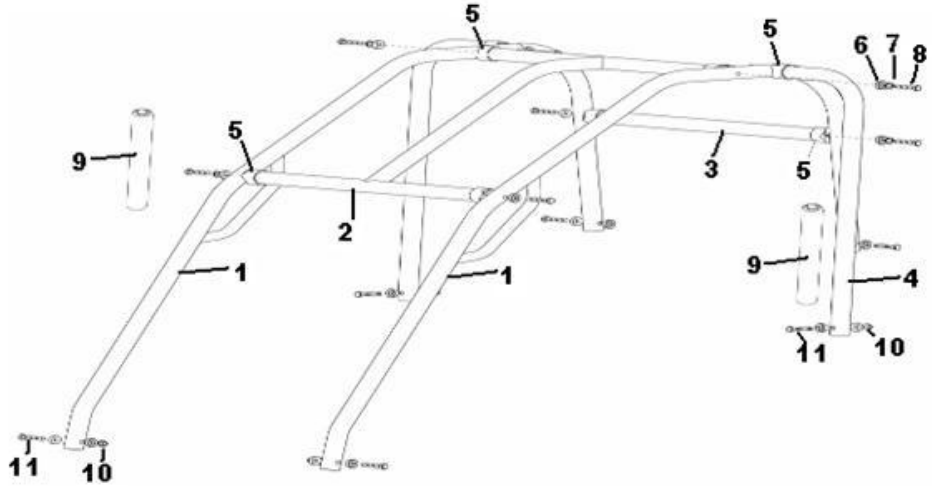

Brushguards

Item No	Part Number	Description	Qty
	BR250-158	PADDING AND WRAPS FOR FRAME	1
001	BR150S-539	GUARD BLACK	2
002	BR150S-538	FRAME CROSS MEMBER BAR BLACK	1
003	BR150S-540	RR .FRAME CROSS MEMBER BAR BLACK	1
004	BR150S-541	GUARD SIDE RAIL BLACK	2
005	BR150S-119	TUBE COLLAR F32	8
006	BR150S-120	WASHER M8X14X2, SPRING	8
007	BR150S-121	WASHER SPHERICAL M8-32	20
008	BR150S-122	BOLT M8 X 60 F8 (GB5782)	8
009	BR150S-552	PADDING FRAME BLACK	2
010	BR150S-124	NUT M8 (GB6187)	6
011	BR150S-125	BOLT M8 X 55 (GB5782)	6

Swing Arm [Image]