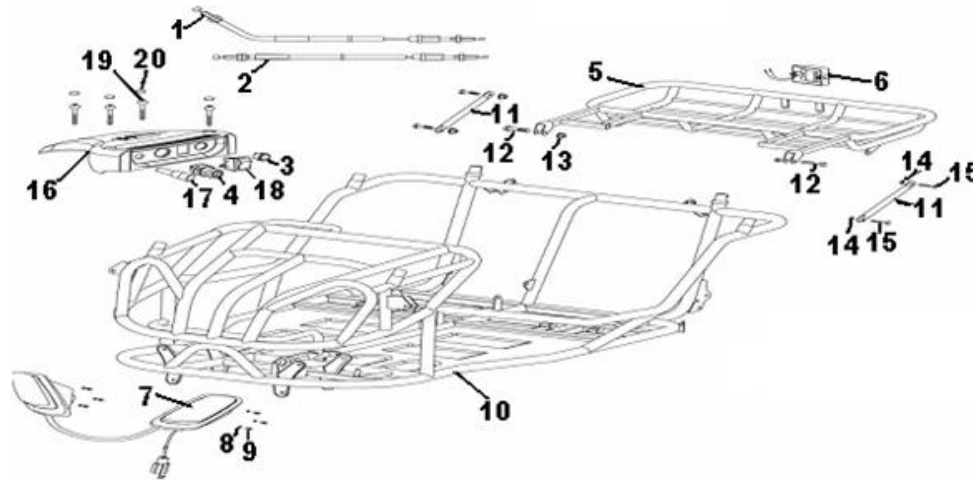

Frame [Image]

Frame

Item No	Part Number	Description	Qty
	DN150-815	KEYS (1 SET)	1
	BR150S-554	HEAD LIGHT BULB	2
001	BR250-561	CABLE, PARKING BRAKE	1
001	BR250-601	CABLE, PARKING BRAKE	1
002	BR250-600	CABLE, REVERSE	1
002	BR250-602	CABLE, REVERSE	1
003	BR150S-102	ENGINE STOP BUTTON	1
004	BR150S-103	IGNITION START SWITCH	1
005	BR150S-535	REAR CARGO RACK RED	1
006	BR150S-105	TAIL LAMP	1
007	BR150S-106	HEADLIGHT SET	1
008	BR150S-107	WASHER F6(GB93)	6
009	BR150S-108	BOLT, M6X12(GB70)	6
010	BR250-100	FRAME	1
011	BR250-101	BACK SUPPORT BAR	2
012	BR150S-111	BOLT M8 X40(GB5783)	2
013	BR150S-112	NUT LOCKING FLANGE M8(GB6187)	2
014	BR150S-113	NUT M10-1.25X10, FLANGE SELF LOCK	4
015	BR150S-114	BOLT M10X1.25X25(GB5786)	4
016	BR250-102	DASHBOARD	1
017	BR250-103	WATER TEMPERATURE INDICATOR	1
018	BR250-104	LIGHT SWITCH	1
019	BR250-105	BOLT, M6X16	4
020	BR250-106	BOLT CAP	4

Brushguards [Image]