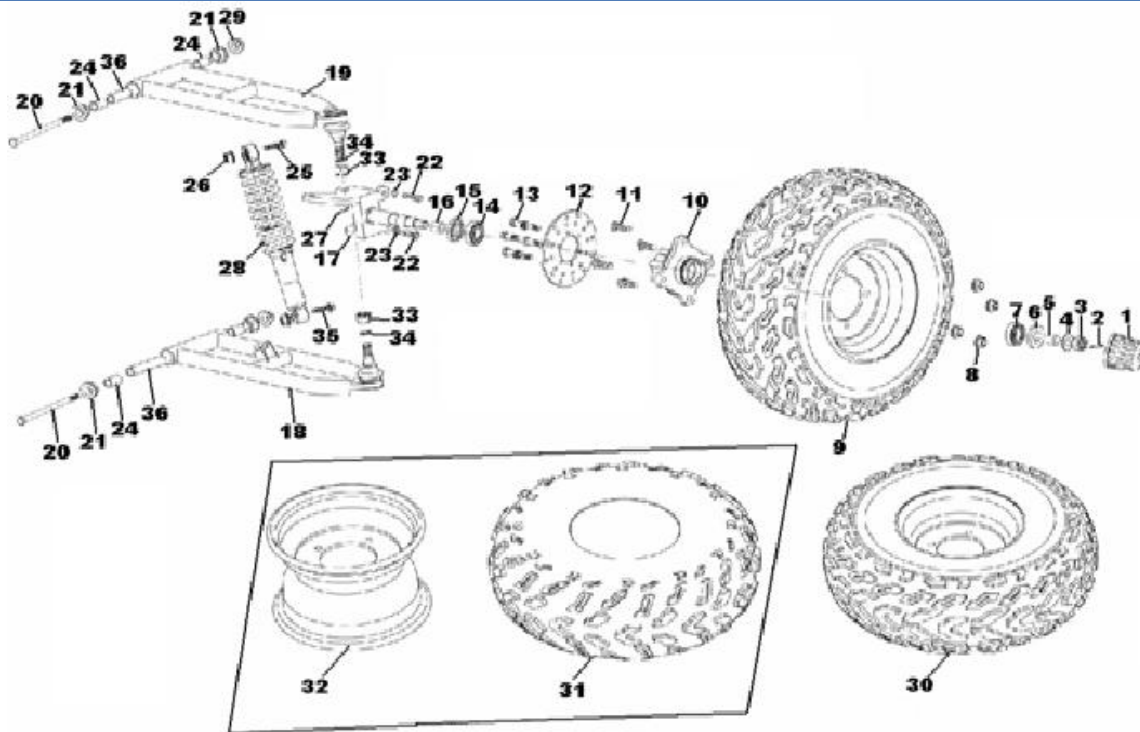

008	BR150S-289	HUB, REAR WHEEL	2
009	BR150S-290	WHEEL HUB STUDS(GB5782)	8
010	BR150S-291	BOLT M8X60	6
011	BR150S-292	OIL SEAL30X55X12(GB5782)	1
012	BR150S-293	BEARING 6006	2
013	BR150S-294	BEARING BASE	2
014	BR150S-295	NUT M8(GB6170)	6
015	BR150S-296	BOLT HHFS M8 X 25(GB5787)	8
016	BR250-148	SPROCKET, DRIVEN 33	1
017	BR250-149	AXLE	1
017	BR250-612	AXLE NEW	1
018	BR250-150	BRAKE DISC	1
019	BR150S-544	REAR RIM SILVER	2
020	BR150S-301	REAR TIRE 22X10-10	2
022	BR150S-303	WASHER F8 GB93	6
023	BR250-153	DRIVE CHAIN 50	1
024	BR150S-305	NUT M8(GB6187)	8
025	BR150S-306	OIL SEAL30X56X12(GB5782)	1

Front Suspension [Image]

Front Suspension

Item No	Part Number	Description	Qty
	BR150S-324	SPINDLE FR. RH	1
	BR150S-326	A-ARM DOWN RH	1
	BR150S-328	A-ARM UPPER RH	1
001	BR150S-307	CAP, HUB	2
002	BR150S-308	PIN SPLIT 2.5X35 (GB91)	2
003	BR150S-309	NUT CASTLE M14X1.5 (GB9459)	2
004	BR150S-310	WASHER F10 (GB96)	2
005	BR150S-311	BUSHING BRASS 27X5X8	2