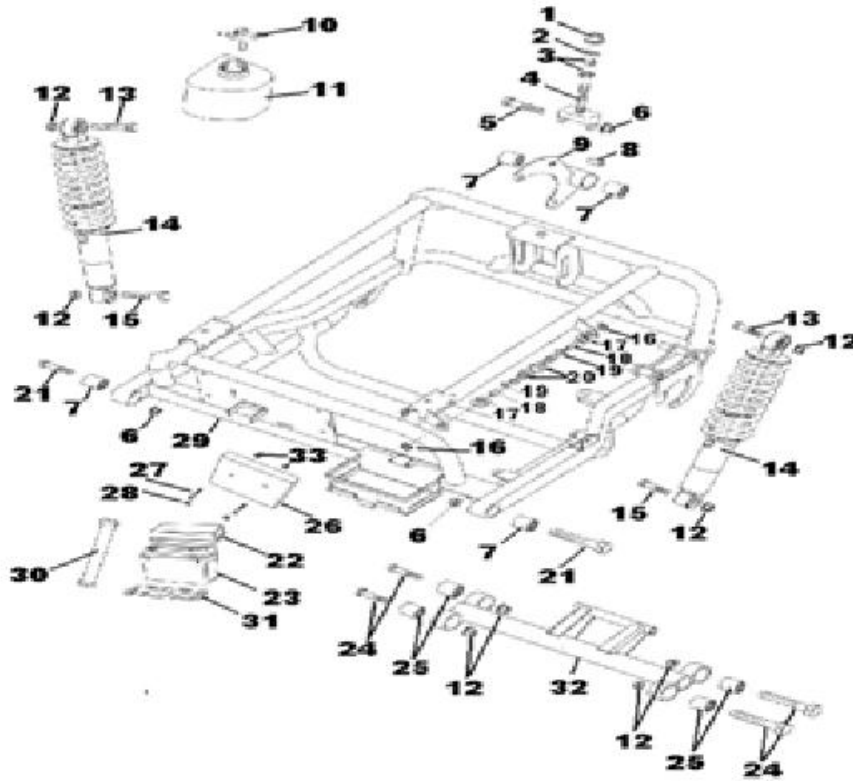

Swing Arm

Item No	Part Number	Description	Qty
001	BR250-107	NUT, M14X1.5	1
002	BR250-108	WASHER, 14	1
003	BR250-109	NUT, M14X1.5	2
004	BR250-110	CHAIN ADJUSTER	1
005	BR250-111	BOLT, M12X1.25X105	1
006	BR250-112	NUT, M12X1.25	3
007	BR250-113	BUFFER RUBBER	4
008	BR250-114	SHAFT BUSHING	1
008	BR250-603	BOLT, M12X1.25X70	1
009	BR250-115	RR. PLATE	1
010	BR250-116	CAP, OVERFLOW TANK	1
011	BR250-117	OVERFLOW TANK	1
012	BR250-118	NUT, M10X1.25	8
013	BR250-119	BOLT, M10X1.25X45	2
014	BR250-120	REAR SHOCK	2
015	BR250-121	BOLT, M10X1.25X40	2
016	BR250-122	NUT, M8	3
016	BR250-604	NUT M8	6
017	BR250-123	RUBBER BUSHING	3
017	BR250-605	BOLT, M8X45	2
018	BR250-124	BUSHING	3
018	BR250-606	BOLT, M8X16	2
019	BR250-125	WASHER 8	3
019	BR250-607	BOLT, M8X35	2
020	BR250-126	BOLT, M8X30	3
020	BR250-608	RADIATOR STAND	2
021	BR250-127	BOLT, M12X1.25X60	2