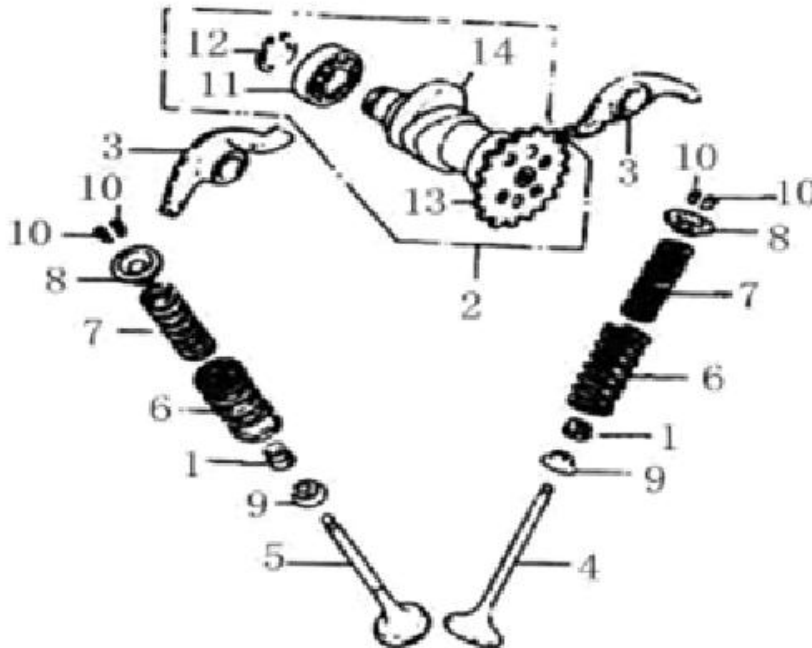

015	BR250-353	WATER TEMPERATURE SENSOR	1
016	BR250-354	BOLT-M6?18-D.CR	2
017	BR250-355	STUD BOLT	2
018	BR250-356	WASHER	4
019	BR250-357	NUT	4
020	BR250-358	O-RING 14.8X1.9	1
022	BR250-359	BOLT M6?22	2
023	BR250-360	DOWEL PIN	2
024	BR250-361	PIPE CLIP	2
025	BR250-362	BOLT M6?16	2
026	BR250-363	BOLT M6?18	1
027	BR250-364	CARBURETOR HOSE	1
028	BR250-365	WASHER	1
029	BR250-366	BOLT M12?1	1

Valves [Image]

Valves

Item No	Part Number	Description	Qty
001	BR250-367	OIL SEAL, VALVE	2
002	BR250-368	CAMSHAFT ASSEMBLY	1
003	BR250-369	ROCKER VALVE	2
004	BR250-370	INTAKE VALVE	1
005	BR250-371	EXHAUST VALVE	1
006	BR250-372	SPRING, OUTER VALVE	2
007	BR250-373	SPRING, INNER VALVE	2
008	BR250-374	SEAT VALVE SPRING UPPER	2
009	BR250-375	SEAT VALVE SPRING LOWER	2
010	BR250-376	COTTER VALVE	4

Cylinder [Image]