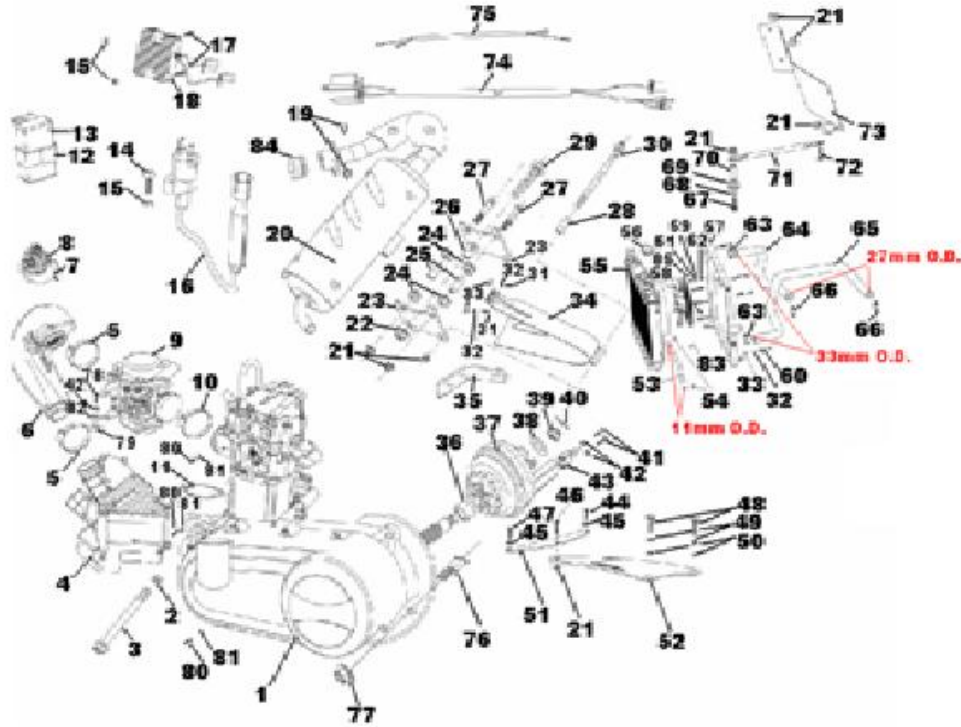

Engine

Item No	Picture	Part Number	Description	Qty
001		BR250-465	ENGINE (250CC GO KART)	1
002		BR250-160	NUT	1
003		BR250-161	BOLT	1
004		BR250-162	AIR CLEANER	1
005		BR250-163	CLAMP, AIR BOX	2
006		BR250-164	HOSE, AIR BOX	1
008		BR250-166	RELAY, STARTER	1
010		BR250-168	CLAMP, CARBURETOR	1
011		BR250-169	CLAMP, LH COVER	1
013		BR250-171	CDI	1
014		BR250-172	BOLT M6X20	1
015		BR250-173	NUT M6	3
016		BR250-174	IGNITION COIL	1
017		BR250-175	BOLT M6X30	2
018		BR250-176	RECTIFIER	1
019		BR250-177	NUT M8	2
020		BR250-178	EXHAUST	1
020		BR250-614	MUFFLER NEW	1
021		BR250-179	SELF-LOCK NUT M8	8
021		BR250-615	FLANGE NUT	3
022		BR250-180	SELF-LOCK NUT M12X1.25	1
022		BR250-616	BOLT, M6X20	7
023		BR250-181	INSTALLATION PLATE, MUFFLER	2
023		BR250-617	WASHER 5	3
024		BR250-182	RUBBER WASHER, MUFFLER	4
024		BR250-618	WASHER 6	1
025		BR250-183	INSTALLATION COLLAR, MUFFLER	2