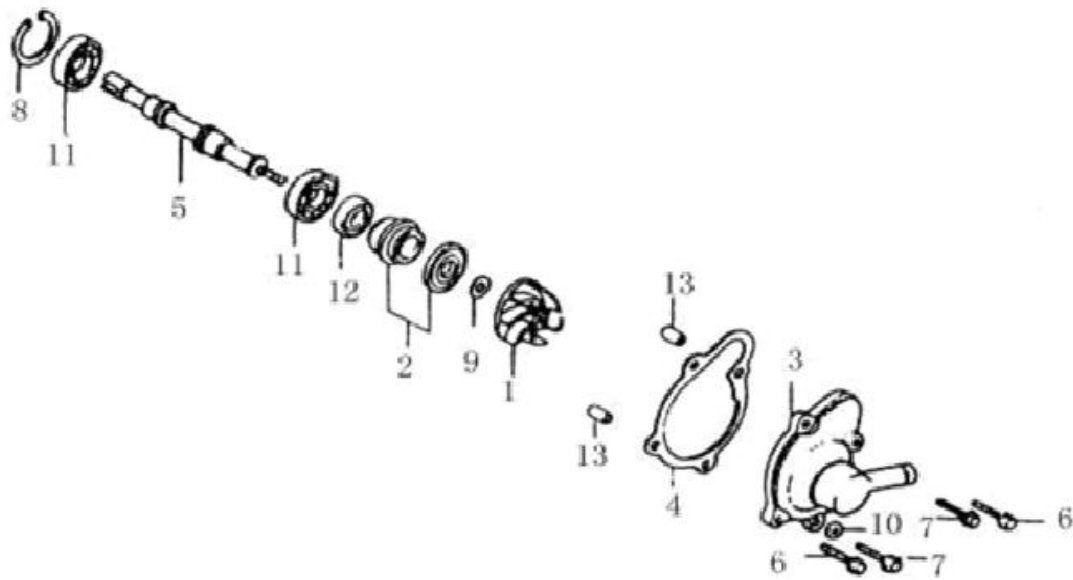

Water Pump

Item No	Part Number	Description	Qty
001	BR250-444	WATER PUMP IMPELLER	1
002	BR250-445	WATER BACKFILL COMP.	1
003	BR250-446	COVER, WATER PUMP	1
004	BR250-447	GASKET, WATER PUMP COVER	1
005	BR250-448	SHAFT, WATER PUMP	1
006	BR250-449	BOLT M6X40	2
007	BR250-450	BOLT M6X25	2
008	BR250-451	CIRCLIP	1
009	BR250-452	WASHER 7.5X13X1.2	1
010	BR250-453	WASHER 6X12X1	1
011	BR250-454	BEARING 6800	2
012	BR250-455	OIL SEAL 10X20X5	1
013	BR250-456	DOWEL PIN	2

Starter Motor [Image]