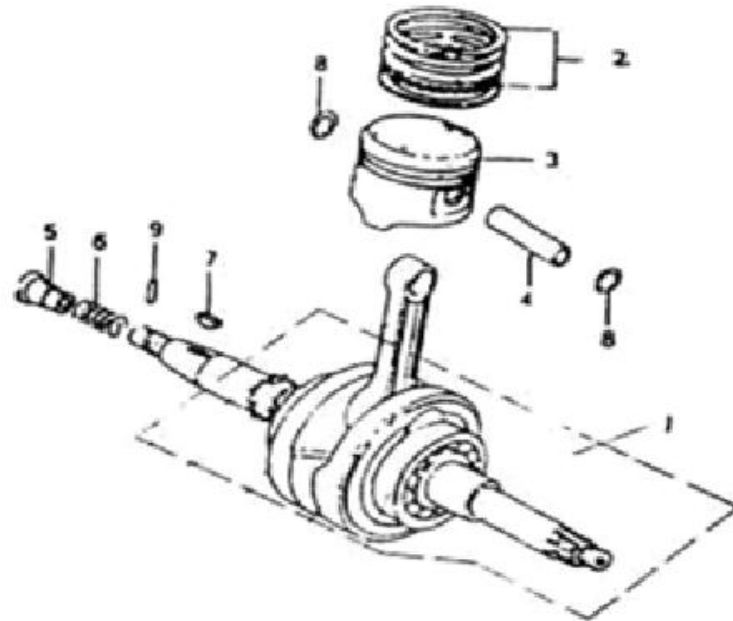

Crankshaft

Item No	Part Number	Description	Qty
001	BR250-401	CRANKSHAFT	1
002	BR250-402	PISTON RINGS	1
003	BR250-403	PISTON	1
004	BR250-404	PIN, PISTON	1
005	BR250-405	OIL DUCT TIE-IN	1
006	BR250-406	OIL DUCT TIE-IN SPRING	1
007	BR250-407	WOODRUFF KEY 25?14?4	1
008	BR250-408	CLIP, PISTON PIN	2
009	BR250-409	CYLINDER PIN	1

Drive Pulley [Image]