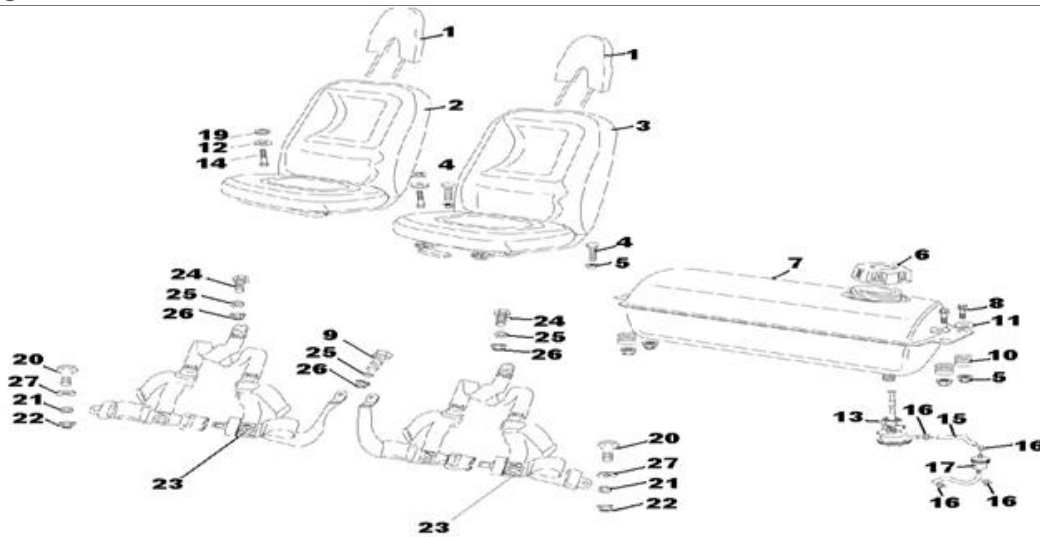

022	BR250-128	BATTERY COVER	1
023	90-01-9002	BATTERY (ETX9)	1
024	BR250-130	BOLT, M10X1.25X72	4
025	BR250-131	SMALL BUFFER RUBBER	4
026	BR250-132	COVER, ELECTRIC BOX	1
027	BR250-133	SCREW, M6X60	2
028	BR250-134	WATER PROOF PLUG	2
029	BR250-135	REAR SWING ARM	1
029	BR250-609	REAR SWINGARM NEW	1
030	BR250-136	BATTERY STRAP	1
031	BR250-137	RUBBER PAD, BATTERY	1
032	BR250-138	SMALL SWINGARM	1
033	BR250-139	NUT, M6	2
034	BR250-610	REAR ENGINE BRACKET BUSHING	1

Seat [Image]

Seat

Item No	Part Number	Description	Qty
001	BR250-140	HEADREST	2
002	BR250-141	SEAT, PASSENGER	1
003	BR250-142	SEAT, DRIVER	1
004	BR150S-170	SEAT BOLT M8X45(GB37)	2
005	BR150S-171	NUT M8 GB6187	6
006	BR150S-172	FUEL TANK CAP	1
007	BR150S-173	FUEL TANK	1
008	BR150S-174	BOLT, M8X45(GB5782)	4
009	BR150S-175	BOLT M10X1.25X25 (GB5786)	1
010	BR150S-176	RUBBER MOUNT	4
011	BR150S-177	WASHER M8X15X1.50, PLATE	4
012	BR150S-221	WASHER M12X24X2, PLATE	2
013	BR150S-179	FUEL VALVE	2
014	BR150S-208	BOLT M8X60 M8X55(GB5782)	2
015	BR150S-181	TUBE #1	1
016	BR150S-182	TUBE CLIP #2	4
017	BR150S-183	FUEL FILTER	1
019	BR150S-209	SPRING WASHER F8(GB93)	2
020	BR150S-186	SEAT BELT BOLT M12X30	2