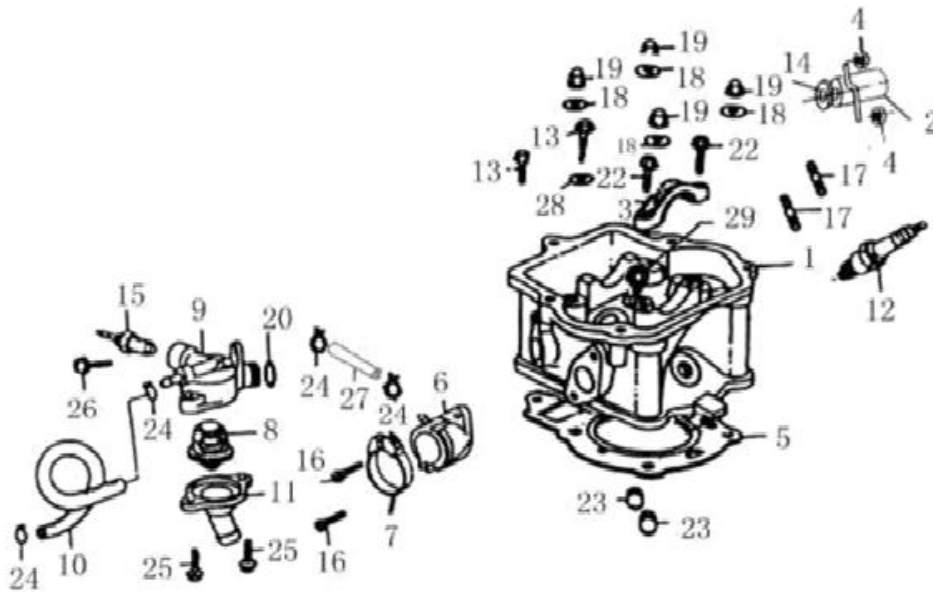

018	BR250-327	O RING	1
019	BR250-328	O RING	2
020	BR250-329	BOLT M5X16	1
021	BR250-330	WASHER	2
022	BR250-331	DOWEL PIN	2
023	BR250-332	BOLT M6?12	3
024	BR250-333	BOLT M6?25	1
025	BR250-334	BOLT M6?50	3
026	BR250-335	BOLT M6?55	1
027	BR250-336	SHOCK ABSORPTION BUSH	1
029	BR250-337	AIR FILTER RIGID BEARING	1
030	BR250-338	SEPARATOR KIT (INSIDE OF CYLINDER HEAD C	1

Cylinder Head [Image]

Cylinder Head

Item No	Part Number	Description	Qty
001	BR250-339	CYLINDER HEAD	1
002	BR250-340	VENT-PIPE FLANGE COMP	1
003	BR250-341	CAMSHAFT FIXED STAND	1
004	BR250-342	NUT	2
005	BR250-343	GASKET, CYLINDER HEAD	1
006	BR250-344	INTAKE PIPE	1
007	BR250-345	CLIP COMP	1
008	BR250-346	THERMOSTAT	1
009	BR250-347	CONSTANT TEMPERATURE IMPLEMENT COMP	1
010	BR250-348	CARBURETOR COOLING RUBBER PIPE I	1
011	BR250-349	COVER, CONSTANT TEMPERATURE IMPLEMENT	1
012	BR250-350	SPARK PLUG	1
013	BR250-351	BOLT M6X25	2
014	BR250-352	VENT-PIPE SEALING BUSH	1