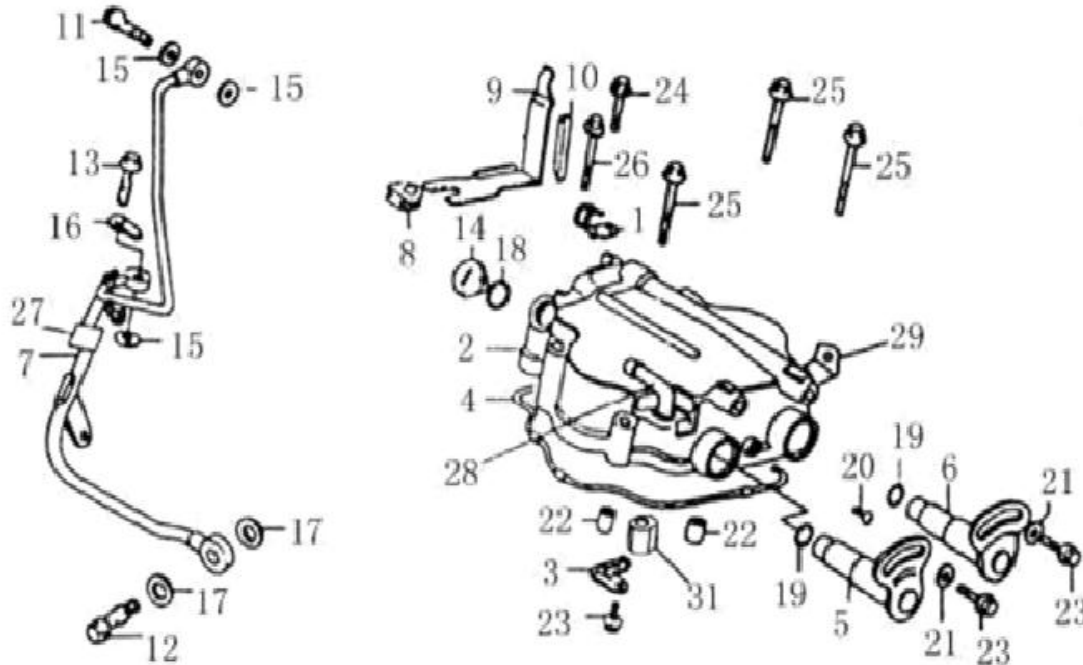

021	BR250-301	PIPE CLIP	2
022	BR250-302	PIPE CLIP	4
023	BR250-303	VENTILATE PIPE TIE-IN	1
024	BR250-304	EXCURRENT SIPHON TIE-IN	1
025	BR250-305	BOLT M6?40	3
026	BR250-306	VENTILATE RUBBER PIPE JACKET	1
027	BR250-307	BOLT M6?28	1
028	BR250-308	BOLT M6?70	3
029	BR250-309	O-RING 15.8X2.4	1

Cylinder Head Cover [Image]

Cylinder Head Cover

Item No	Part Number	Description	Qty
001	BR250-310	VITTA CLIP	1
002	BR250-311	COVER, CYLINDER HEAD	1
003	BR250-312	BAFFLE	1
004	BR250-313	GASKET, CYLINDER HEAD COVER	1
005	BR250-314	ROCKER SHAFT COMP, VALUE IN	1
006	BR250-315	ROCKER SHAFT COMP, VALUE OUT	1
007	BR250-316	OUTER MACHINE OIL PIPE COMP	1
008	BR250-317	OIL PIPE RUBBER RING	1
009	BR250-318	OIL PIPE STAND	1
010	BR250-319	SHOCK ABSORPTION ADHESIVE TAPEY	1
011	BR250-320	GENERAL BOLT A M8X25	1
012	BR250-321	GENERAL BOLT B M12X12.5	1
013	BR250-322	GENERAL BOLT C M8X25	1
014	BR250-323	UPPER CAP	1
015	BR250-324	WASHER 8	3
016	BR250-325	WASHER	1
017	BR250-326	WASHER 12	2