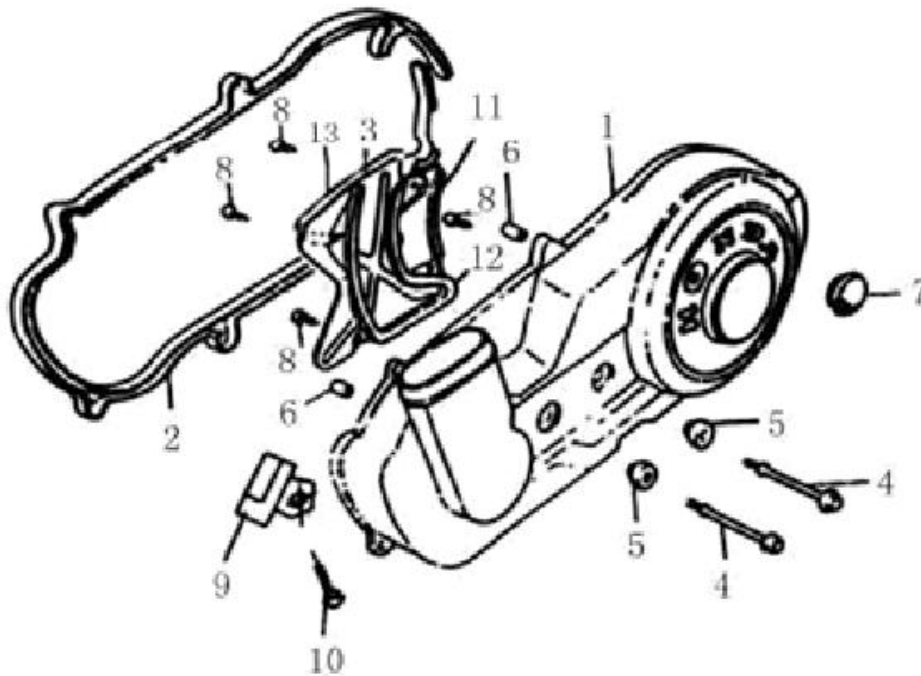

006	BR250-249	GASKET, CRANKCASE	1
007	BR250-250	CRANKCASE, LEFT	1
009	BR250-251	INNER MACHINE OIL PIPE COMP	1
010	BR250-252	INNER MACHINE OIL PIPE SEALING RING	2
011	BR250-253	HEAT INSULATION	1
012	BR250-254	STUD BOLT B	1
013	BR250-255	STUD BOLT A	3
014	BR250-256	BEARING	1
016	BR250-257	OIL SEAL	1
017	BR250-258	CRANK OIL SEAL	1
018	BR250-259	NUT M8	1
019	BR250-260	BOLT M6?12	1
020	BR250-261	DOWEL PIN	2
021	BR250-262	BOLT M6?60	5
022	BR250-263	BOLT M6?70	3
023	BR250-264	BOLT M6?125	1
024	BR250-265	BEARING	1
025	BR250-266	OIL SEAL	1
030	BR250-267	NEEDLE BEARING	1

Left Crankcase Cover [Image]

Left Crankcase Cover

Item No	Part Number	Description	Qty
001	BR250-268	COVER, LEFT CRANKCASE	1
002	BR250-269	WASHER CASE, L. COVER	1
003	BR250-270	VENT GUIDE PLATE	1
004	BR250-271	BOLT	2
005	BR250-272	RUBBER CUSHION	2
006	BR250-273	DOWEL PIN	2
007	BR250-274	CAP BOLT	1