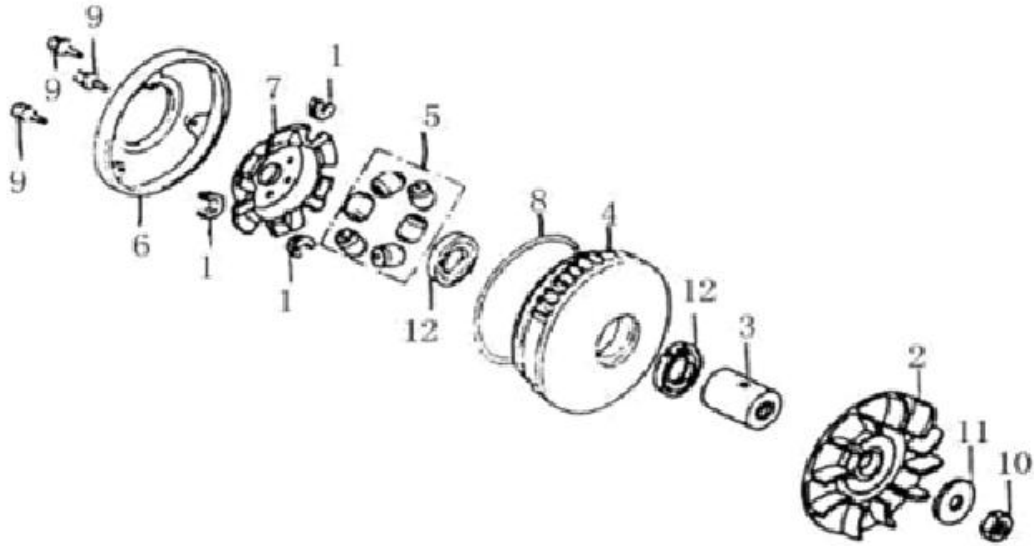

Drive Pulley

Item No	Part Number	Description	Qty
	BR250-410	CLUTCH, DRIVE	1

Driven Pulley [Image]

Driven Pulley