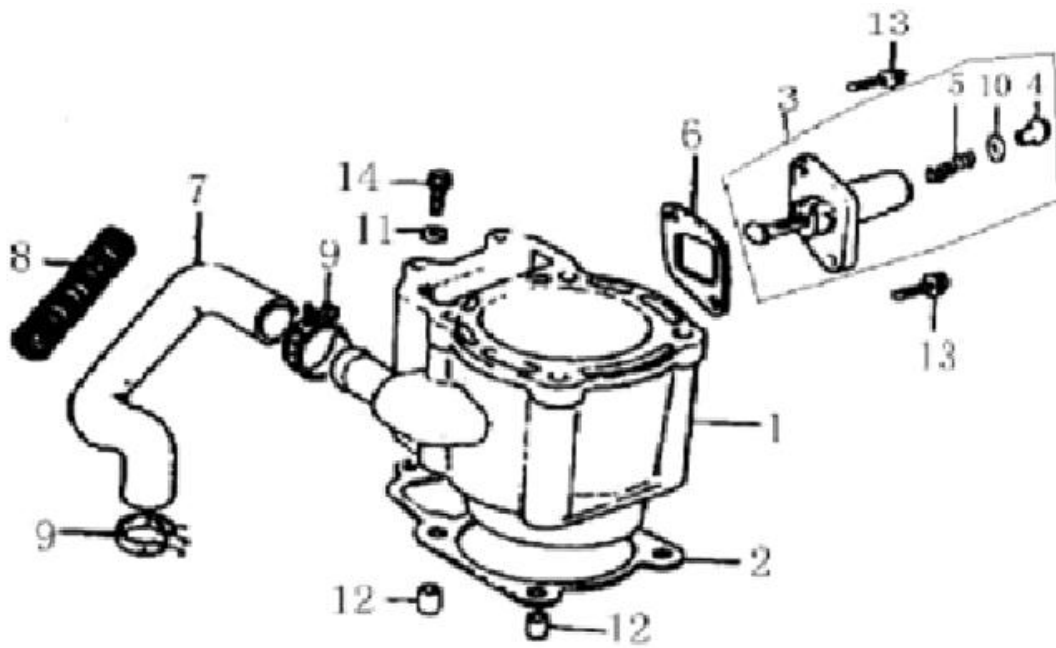

Cylinder

Item No	Part Number	Description	Qty
001	BR250-377	CYLINDER	1
002	BR250-378	GASKET, CYLINDER	1
003	BR250-379	TIGHTENER ASSEMBLY	1
006	BR250-380	GASKET, TENSIONER	1
007	BR250-381	WATER PIPE	1
008	BR250-382	WATER PIPE JACKET	1
009	BR250-383	CLIP B24	2
011	BR250-384	WASHER	1
012	BR250-385	DOWEL PIN	2
013	BR250-386	BOLT M6X18	2
014	BR250-387	BOLT M6X22	1

Timing Chain [Image]