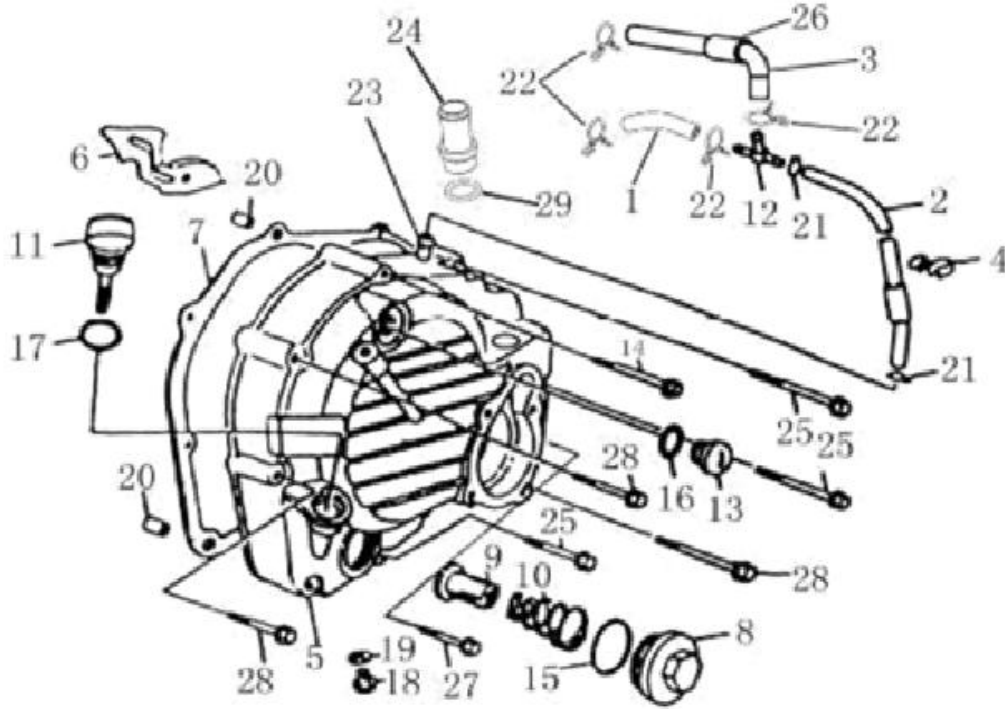

008	BR250-275	CROSS RECESS PAN HEAD SCREW	4
009	BR250-276	FIXED CABLE CLIP COMP.	1
010	BR250-277	BOLT M6*16	1
011	BR250-278	DUSTPROOF BAR(A) INSIDE OF L.COVER.CASE	1
012	BR250-279	DUSTPROOF BAR(B) INSIDE OF L.COVER.CASE	1
013	BR250-280	WASHER, SEALING(INSIDE OF L.COVER.CASE)	1

Vent [Image]

Vent

Item No	Part Number	Description	Qty
001	BR250-281	VENTILATE HOSE	1
002	BR250-282	VENTILATE HOSE	1
003	BR250-283	VENTILATE HOSE	1
004	BR250-284	HOSE FIXED CARD	1
005	BR250-285	COVER, RIGHT CRANKCASE	1
006	BR250-286	BAFFLE	1
007	BR250-287	GASKET, RIGHT CRANKCASE COVER	1
008	BR250-288	BOLT, OIL SCREEN COVER	1
009	BR250-289	OIL SCREEN	1
010	BR250-290	SPRING, OIL SCREEN	1
011	BR250-291	GAUGE OIL LEVEL	1
012	BR250-292	EXHAUST GAS BRANCH JOINT	1
013	BR250-293	BOLT	1
014	BR250-294	BOLTM6*80	1
015	BR250-295	O-RING 30X3.55	1
016	BR250-296	O RING	1
017	BR250-297	O-RING 18X3.55	1
018	BR250-298	OIL DRAINING BOLT M12*1.5	1
019	BR250-299	WASHER 12	1
020	BR250-300	DOWEL PIN	2