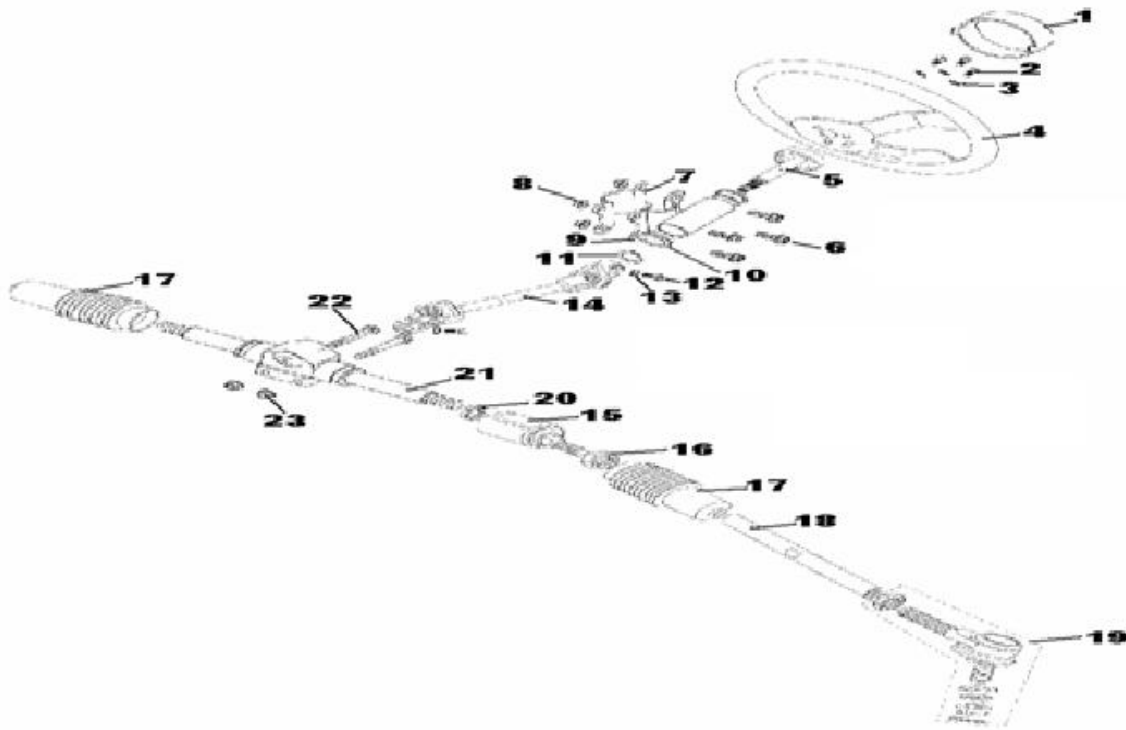

018	BR150S-239	HAND BRAKE BAR COMP.	1
019	BR150S-240	U-JOINER #2	1
020	BR150S-241	BRAKE PEDAL COVER	2
021	BR150S-242	WASHER F8(GB97.1)	2
022	BR150S-243	FR. BRAKE CALIPER.L	1
023	BR150S-244	OIL PIPE#1	1
023	BR250-611	OIL PIPE#1	1
024	BR150S-245	FR. BRAKE CALIPER.R	1
025	BR150S-246	MASTER CYLINDER	1
026	BR250-144	OIL PIPE#2	1
027	BR250-145	RR. BRAKE CALIPER ASSY. W/BACKET	1
028	BR150S-249	NUT, M8(GB6187)	2
029	BR150S-250	SPINDLE PIN	1
030	BR150S-251	BOLT, M8X20(GB5783)	2
031	BR150S-252	REVERSE BAR COMP.	1
032	BR150S-253	FR. BRAKE PADS, FR. BRAKE PUMP	2
033	BR250-146	PADS, REAR BRAKE	1
034	BR150S-255	REVERSE LEVER COVER	2
035	BR150S-256	WASHER, F6(GB97.1)	3
036	BR150S-257	BOLT M8-1.25X30, FLANGE (FT)	2
037	BR150S-258	THROTTLE PEDAL COVER	1

Steering [Image]

Steering

Item No	Part Number	Description	Qty
	BR150S-627	STEERING FLANGE BRACKET, BLACK	1
001	BR150S-259	STEERING WHEEL CAP	1
002	BR150S-260	BOLT: M6X12(GB5783)	3
003	BR150S-261	LOCK WASHER F6(GB93)	3
004	BR150S-262	STEERING WHEEL	1