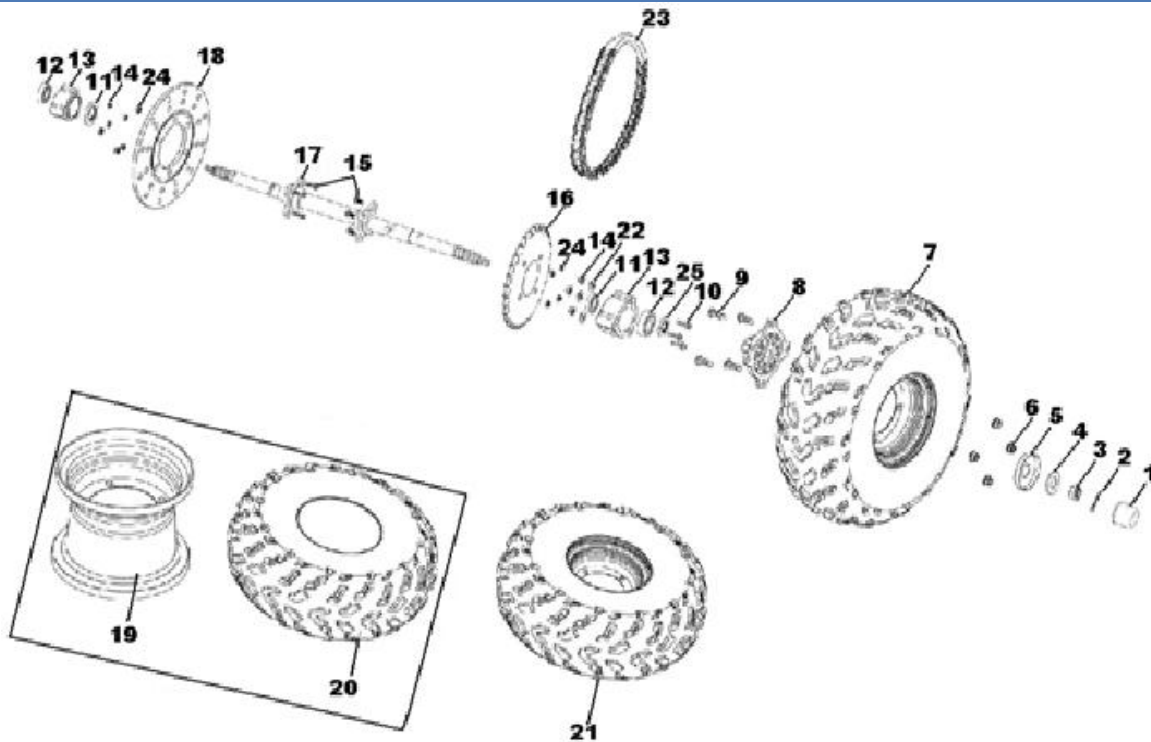

005	BR150S-263	STEERING WHEEL FLANGE	1
006	BR150S-264	BOLT: M8X25(GB5783)	4
007	BR150S-265	STEERING FLANGE BRACKET	1
008	BR150S-266	NUT M8(GB6187)	4
009	BR150S-267	STEERING FLANGE BRACKET, RED	1
010	BR150S-268	STEERING AXLE CAP	2
011	BR150S-269	ELASTIC RING F20(GB894)	1
012	BR150S-270	BOLT, M8X25(GB5783)	2
013	BR150S-271	WASHER, F8	2
014	BR150S-272	UNIVERSAL JOINT	1
015	BR150S-273	TIE ROD CONNECTOR RACK END	2
016	BR150S-274	NUT M12-1.25X11, HEX	2
017	BR150S-275	BOOT	2
018	BR150S-276	TIE ROD	2
019	BR150S-277	ROD END (24X10MM / 47X12MM)	2
020	BR150S-278	NUT M16 X 1.5(GB810)	2
021	BR150S-279	RACK AND PINION ASSEMBLY	1
022	BR150S-280	BOLT, M8X60(GB5782)	2
023	BR150S-281	NUT M8-1.25X9, FLANGE SELF LOCK	2

Rear Axle [Image]

Rear Axle

Item No	Part Number	Description	Qty
	BR150S-300	REAR RIM BLACK	2
001	BR150S-282	CAP, HUB	2
002	BR150S-283	PIN SPECIAL3X40(GB91)	2
003	BR150S-284	NUT M16-1.5X17, HEX CASTLE	2
004	BR150S-285	WASHER F16	2
005	BR150S-286	DUST COVER	2
006	BR150S-287	NUT FLANGE, M10X1.25(GB6187)	8