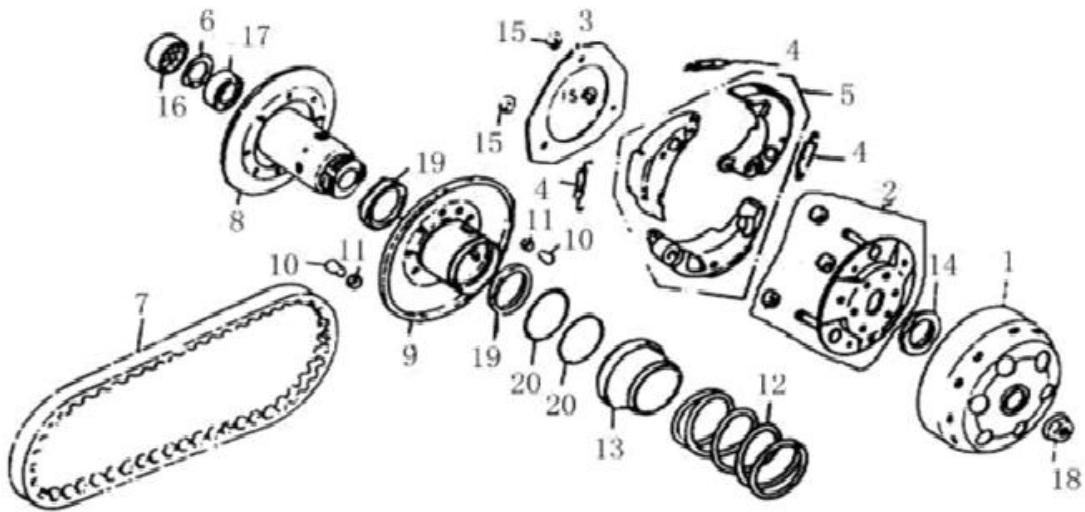

Timing Chain [Image]

Timing Chain

Item No	Part Number	Description	Qty
001	BR250-388	CHAIN, TIMING	1
002	BR250-389	TENSIONER CAM CHAIN	1
003	BR250-390	GUIDE CAM CHAIN	1
004	BR250-391	WASHER	1
005	BR250-392	HEXAGON HEAD BOLT M6X12	1

Crankshaft [Image]

Crankshaft

Item No	Part Number	Description	Qty
001	BR250-401	CRANKSHAFT	1
002	BR250-402	PISTON RINGS	1
003	BR250-403	PISTON	1
004	BR250-404	PIN, PISTON	1
005	BR250-405	OIL DUCT TIE-IN	1
006	BR250-406	OIL DUCT TIE-IN SPRING	1
007	BR250-407	WOODRUFF KEY 25?14?4	1
008	BR250-408	CLIP, PISTON PIN	2
009	BR250-409	CYLINDER PIN	1

Drive Pulley [Image]

Drive Pulley

Item No	Part Number	Description	Qty
	BR250-410	CLUTCH, DRIVE	1

Driven Pulley [Image]

Driven Pulley

Item No	Part Number	Description	Qty
001	BR250-411	CLUTCH, DRIVEN	1
005	BR250-412	CLUTCH SHOES	3
007	BR250-413	BELT, DRIVE	1