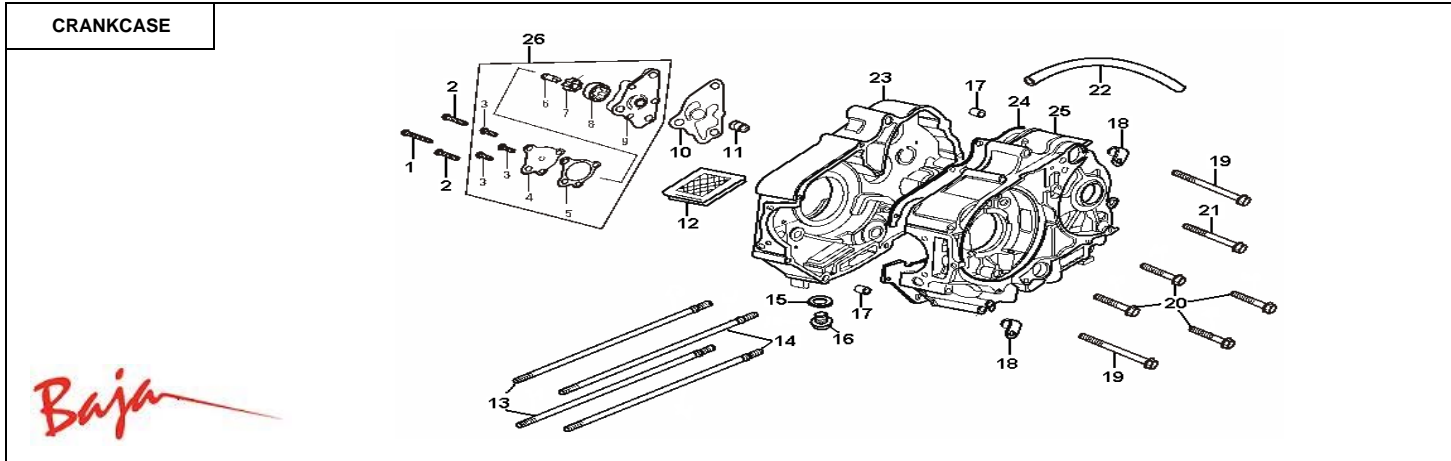

Item No.	Part No.	UPC Number	Description	Baja Description	Qty Shipped per order	Qty.
5-17	BA49-171	883099123269	PIN		2	2
5-18	BA49-181	883099123375	CLAMP		2	2
5-19	BA49-182	883099123382	BOLT M6-1.0X60, FLANGE (PT)		2	2
5-20	BA49-183	883099123399	BOLT M6-1.0X66, FLANGE (PT)		2	4
5-21	BA49-184	883099123405	BOLT M6-1.0X50, FLANGE (PT)		1	1
5-22	BA49-185	883099123412	TUBE , BREATHE		1	1
5-23	BA49-186	883099123429	RIGHT CRANKCASE		1	1
5-24	BA49-187	883099123436	GASKET , CRANKCASE		1	1
5-25	BA49-188	883099123443	LEFT CRANKCASE		1	1
5-26	BA49-189	883099123450	OIL PUMP COMP		1	1

Baja Motorsports Inc.
P.O. Box 61150
Phoenix, AZ 85082
Toll Free: 888-863-2252

PARTS AND PRICES ARE SUBJECT TO CHANGE