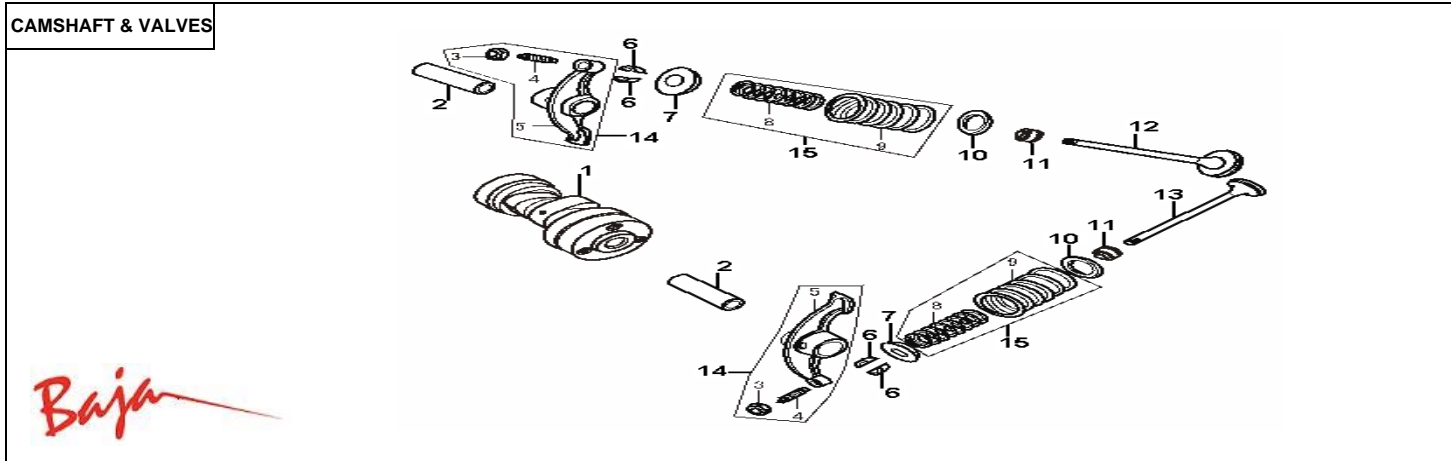

Item No.	Part No.	UPC Number	Description	Baja Description	Qty Shipped per order	Qty.
3-1	BA49-133	883099122880	CAMSHAFT COMP.		1	1
3-2	BA49-134	883099122897	VALVE ROCKER ARM		1	2
3-3			NUT , TAPPET ADJUSTING			2
3-4			SCREW , TAPPET ADJUSTING			2
3-5			VALVE ROCKER			2
3-6	BA49-138	883099122934	COTTOR VALVE		2	4
3-7	BA49-139	883099122941	SEAT, VALVE SPRING		2	2
3-8			SPRING ,VALVE INNER			2
3-9			SPRING ,VALVE OUTER			2
3-10	BA49-142	883099122972	SEAT, VALVE SPRING		2	2
3-11	BA49-143	883099122989	SEAL, VALE STEM		2	2
3-12	BA49-144	883099122996	INTAKE VALVE		1	1
3-13	BA49-145	883099123009	EXHAUST VALVE		1	1
3-14	BA49-146	883099123016	VALVE ROCKER ASSY		1	1
3-15	BA49-147	883099123023	VALVE SPRING ASSY		1	1