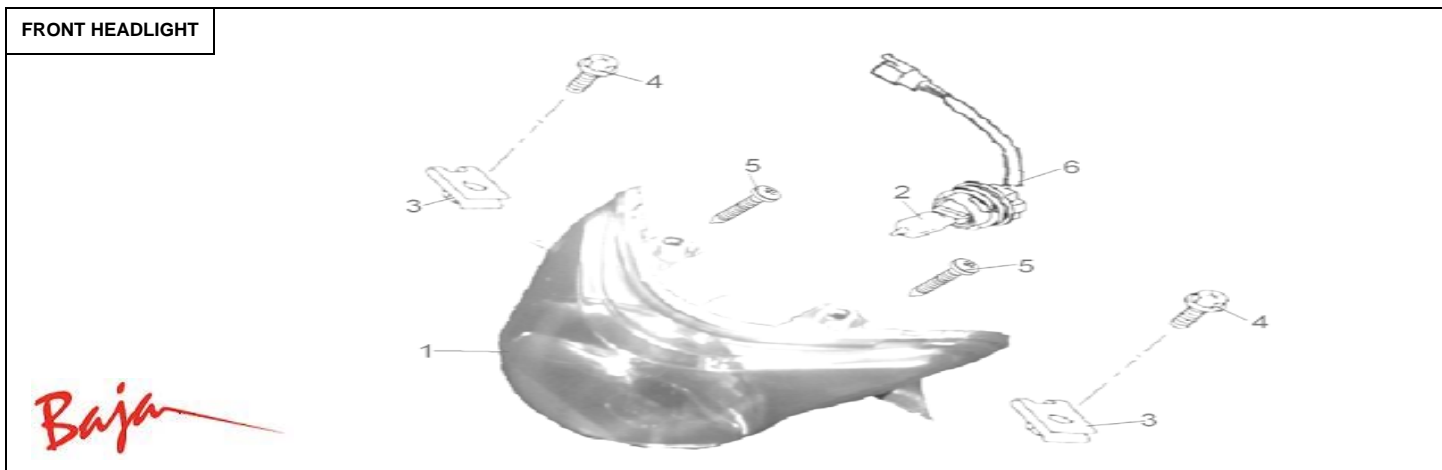

Item No.	Part No.	UPC Number	Description	Baja Description	Qty Shipped per order	Qty.
27-1	BA49-398	883099125546	HEADLIGHT ASSY		1	1
27-2	BA49-399	883099125553	BULB, HEADLIGHT		1	1
27-3	BA49-400	883099125560	NUT,SPRING		2	2
27-4	BA49-401	883099125577	BOLTM6×30		2	2
27-5	BA49-402	883099125584	SCREW		2	2
27-6	BA49-403	883099125591	LIGHT SET		1	1