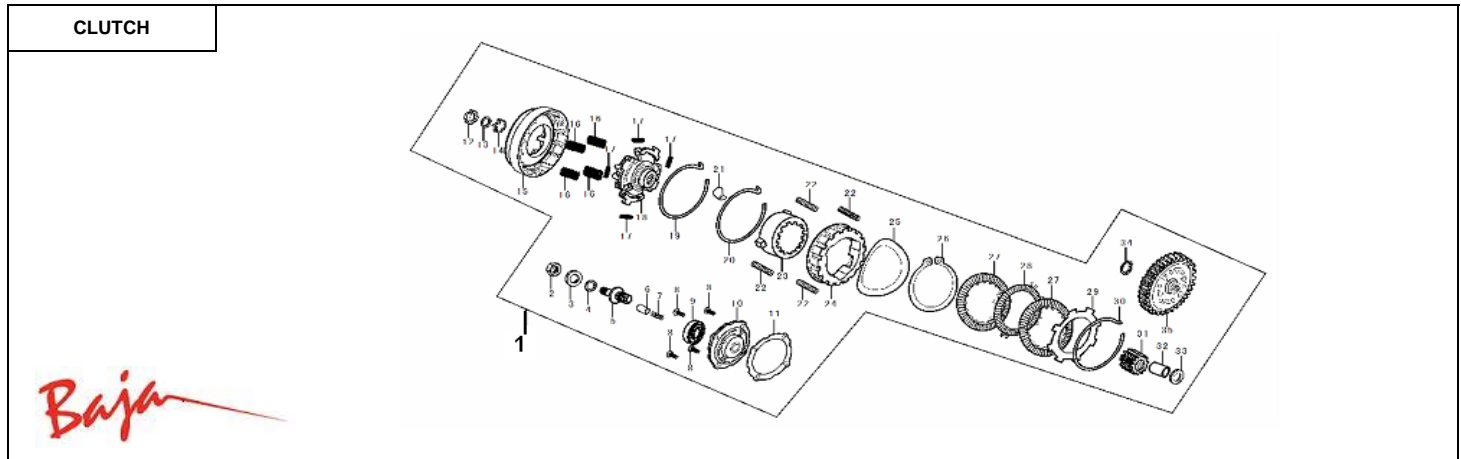

Item No.	Part No.	UPC Number	Description	Baja Description	Qty Shipped per order	Qty.
10-17			DAMPER SPRING,CLUTCH			4
10-18			DRIVING PLATE			1
10-19			CIRCLIP			1
10-20			CIRCLIP			1
10-21			BLOCK			1
10-22			SPRING			4
10-23			HUB ASSY.CLUTCH			1
10-24			BOSS,CLUTCH			1
10-25			WASHER			1
10-26			SPRING COLLAR			1
10-27			DISK,CLUTCH FRICTION			1
10-28			PLATE,CLUTCH LOWER			1
10-29			PLATE,CLUTCH UPPER			2
10-30			CIRCLIP			1
10-31			GEAR,PRIMARY DRIVE			1
10-32			BUSH			1