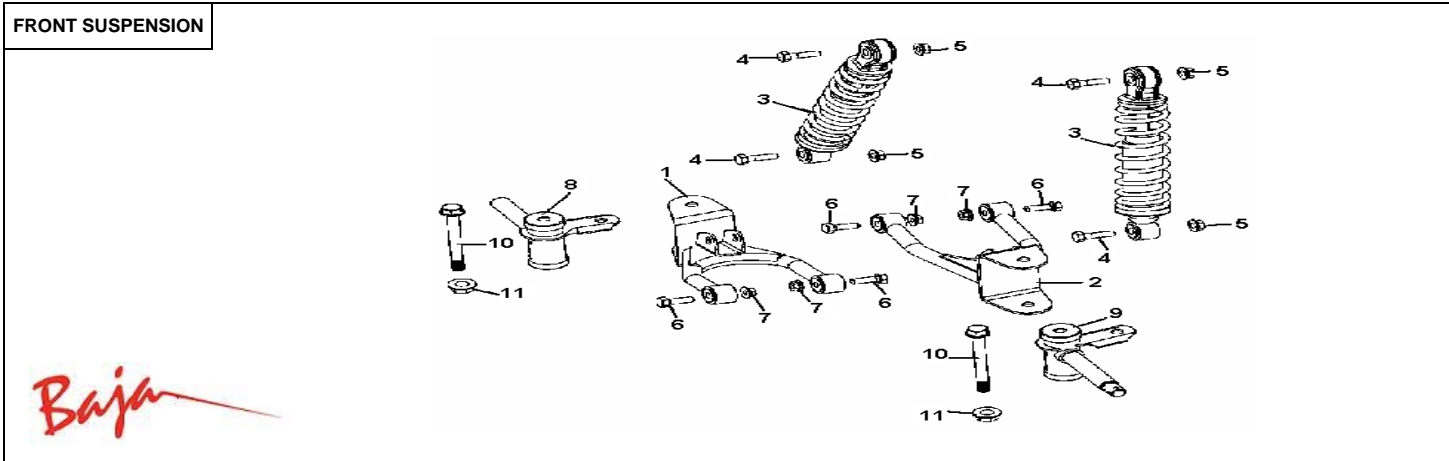

STEERING						
						
Item No.	Part No.	UPC Number	Description	Baja Description	Qty Shipped per order	Qty.
17-1	BA49-275	883099124310	STEERING STEM		1	1
17-2	BA49-276	883099124327	BOLT M8-1.25X54, HEX (FT)		4	4
17-3	BA49-277	883099124334	OIL SEAL		1	1
17-4	BA49-278	883099124341	WASHER M10X20X2, PLATE		1	1
17-5	BA49-279	883099124358	NUT M10-1.25X10, FLANGE SELF LOCK		1	1
17-6	BA49-280	883099124365	PIN M2X21, COTTER		1	1
17-7	BA49-281	883099124372	BOLT M8-1.0X55, FLANGE (PT)		2	2
17-8	BA49-282	883099124389	HOLDER, HANDLE		4	4
17-9	BA49-283	883099124396	PLANE BEARING STEERING		1	2
17-10	BA49-284	883099124402	BUSH		1	2
17-11	BA49-285	883099124419	WASHER, LOCK		1	1
17-12	BA49-286	883099124426	O-RING		1	1
17-13	BA49-287	883099124433	STEERING ROD ASSY		1	1
17-13-1			STEERING ROD			2
17-13-2			JOINT COMP(IN)			2
17-13-3			JOINT COMP(OUT)			2