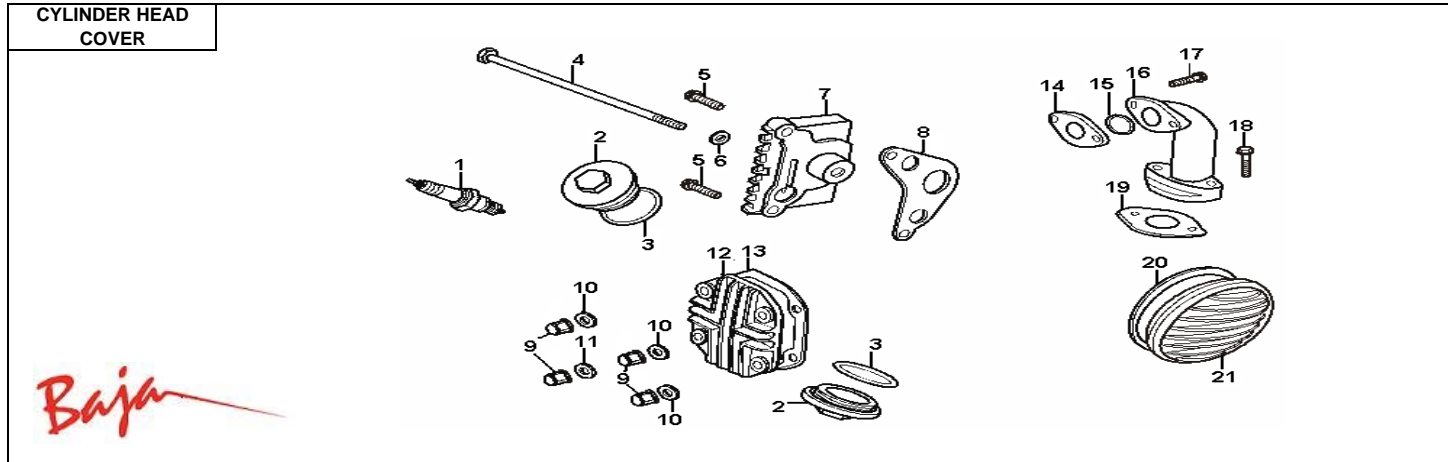

Item No.	Part No.	UPC Number	Description	Baja Description	Qty Shipped per order	Qty.
2-17	BA49-128	883099122835	BOLT M6-1.0X22, FLANGE (FT)		2	2
2-18	BA49-129	883099122842	BOLT M6-1.0X28, FLANGE (PT)		2	2
2-19	BA49-130	883099122859	SEAL,CARBURETOR		1	1
2-20	BA49-131	883099122866	GASKET,L.CYLINDER HEAD COVER		1	1
2-21	BA49-132	883099122873	L.COVER .CYLINDER HEAD		1	1