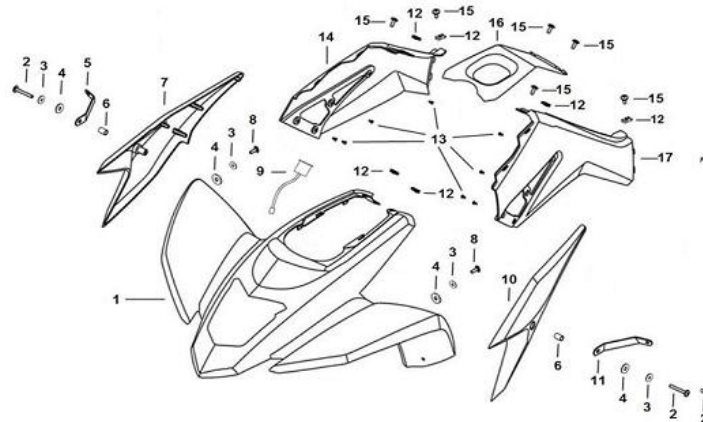

Image Web Part [17]

Front Fender

Item No	Part Number	Description	Qty
01	AT150SS-164	FRONT FENDER RED	1
02	AT150SS-165	BOLT	2
03	AT150SS-166	WASHER 6	4
04	AT150SS-167	RUBBER PAD	4
05	AT150SS-168	BRACKET, RIGHT DECORATIVE COVER	1
06	AT150SS-169	BUSH	2
07	AT150SS-170	RIGHT DECORATIVE COVER RED	1
08	AT150SS-171	BOLT	2
09	AT150SS-172	SWITCH ASSY.,IGNITION	1
10	AT150SS-173	LEFT DECORATIVE COVER RED	1