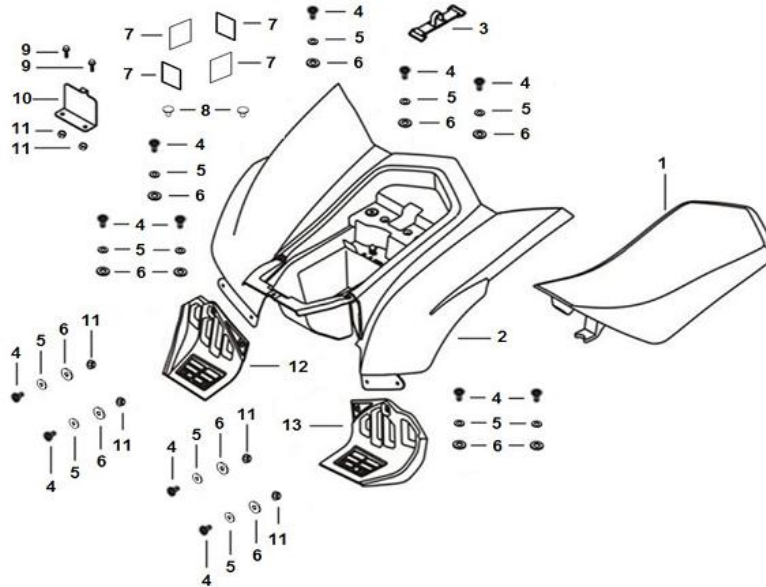

11	AT150SS-174	BRACKET, DECORATIVE COVER	1
12	AT150SS-175	CLIP NUT M5	6
13	AT150SS-176	TAPPING SCREW	8
14	AT150SS-177	RIGHT SIDE PROTECTION PLATE RED	1
15	AT150SS-178	BOLT	6
16	AT150SS-179	FUEL TANK PLATE RED	1
17	AT150SS-180	LEFT SIDE PROTECTION PLATE RED	1

Image Web Part [16]

Rear Fender

Item No	Part Number	Description	Qty
01	AT150SS-181	SEAT ASSEMBLY	1
02	AT150SS-182	REAR FENDER BLACK	1
03	AT150SS-183	BATTERY BAND	1
04	AT150SS-184	BOLT	12
05	AT150SS-185	WASHER	12
06	AT150SS-186	PLAIN WASHER,RUBBER	12
07	AT150SS-187	ACCUMULATOR CELL ANTIRATTLER	5
08	AT150SS-188	ACCUMULATOR CELL ANTIRATTLER	2
09	AT150SS-189	BOLT	2
10	AT150SS-190	BATTERY PROTECTION PLATE	1
11	AT150SS-191	NUT	2
12	AT150SS-192	RIGHT MAIN FOOTREST	1
13	AT150SS-193	LEFT MAIN FOOTREST	1