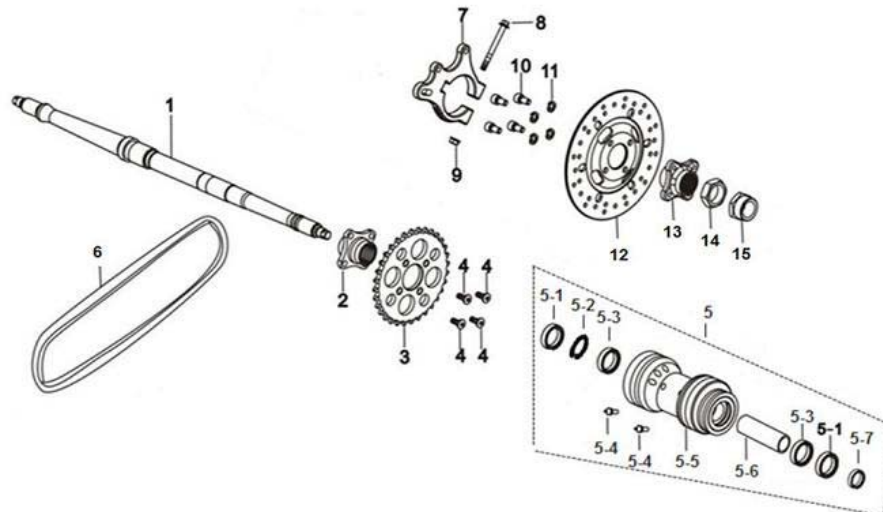

Image Web Part [8]