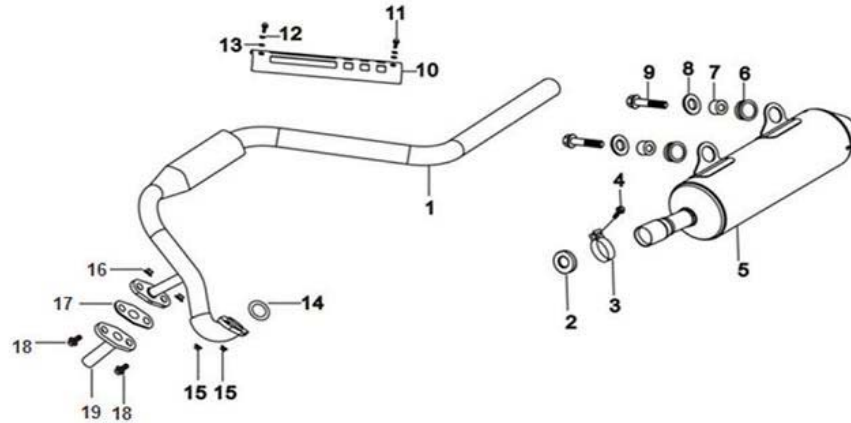

1-7	AT150SS-400	FRAMEWORK, FILTER ELEMENT	1
1-8	AT150SS-401	LINER PIPE	1
1-9	AT150SS-402	ELEMENT, AIR FLITER	1

Image Web Part [4]

Exhaust

Item No	Part Number	Description	Qty
01	AT150SS-406	EXHAUSTED PIPE	1
02	AT150SS-407	MUFFLER SEAL WASHER	1
03	AT150SS-408	MUFFLER HOOP	1
04	AT150SS-409	BOLT	2
05	AT150SS-410	MUFFLER BODY	1
06	AT150SS-411	MUFFLER CUSHION WASHER	2
07	AT150SS-412	BUSH	2
08	AT150SS-413	WASHER	2
09	AT150SS-414	BOLT	2
10	AT150SS-415	HOT-PROOF COVER	1
11	AT150SS-416	BOLT	2
12	AT150SS-417	WASHER	2
13	AT150SS-418	WASHER	2
14	AT150SS-419	EXHAUST SEAL WASHER	1
15	AT150SS-420	NUT	2
16	AT150SS-421	NUT	2
17	AT150SS-422	GASKET, THE SECOND AIR INTAKE TUBE	1
18	AT150SS-423	BOLT	2
19	AT150SS-424	TUBE, THE SECOND AIR INTAKE	1