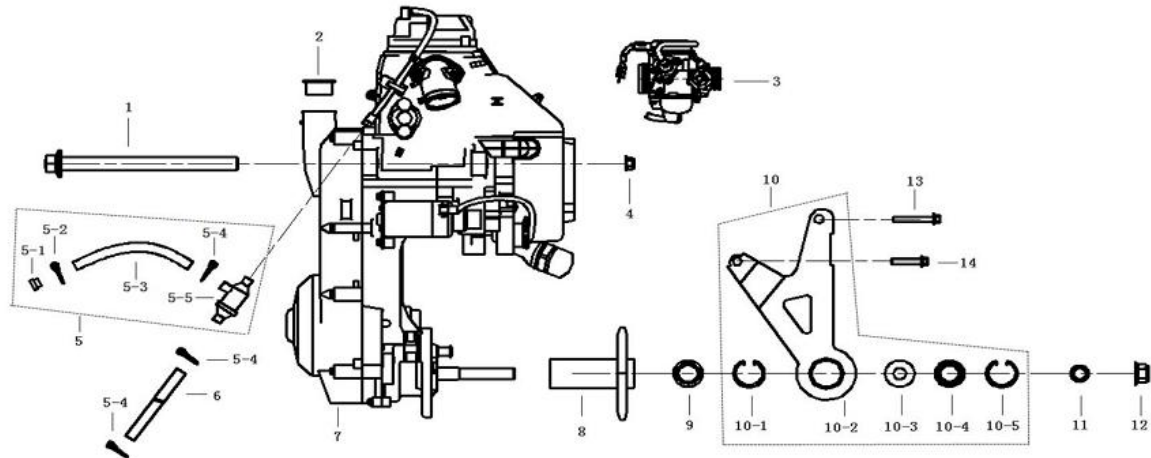

Product Information

Baja Web > Product Information > Parts Lists > ATV > AT150SS

AT150SS

Image Web Part [20]

Image Web Part [21]

**Engine**

Item No	Part Number	Description	Qty
01	AT150SS-100	BOLT	1
02	AT150SS-101	DUST PROOF COVER, ENGINE	1
03	AT150SS-102	CARBURETOR ASSEMBLY (FOR OFF ROAD)	1
04	AT150SS-103	HEXAGON FLANGE LOCKED NUT	1
05	AT150SS-104	BODY,GAS-OIL SEPARATOR	1
05-1	AT150SS-105	STOPPER	1
05-2	AT150SS-106	CLAMP	1
05-3	AT150SS-107	GAS AND OIL SEPARATOR LUBRICATE CAP	1
05-4	AT150SS-108	CLAMP	1
05-5	AT150SS-109	GAS AND OIL SEPARATOR FILTER ELEMENT	1
06	AT150SS-110	DUCT, AIR	1
07	AT150SS-111	ENGINE	1
08	AT150SS-112	CHAIN WHEEL COMP	1
09	AT150SS-113	BUSH	1
10	AT150SS-114	BRACKET ASSY FOR OUTPUT SHAFT	1
10-1	AT150SS-115	CIRCLIP-A	1
10-2	AT150SS-116	BRACKET	1
10-3	AT150SS-117	DEEP GROOVE BALL BEARING	1
10-4	AT150SS-118	OIL SEAL	1
10-5	AT150SS-119	CIRCLIP-A	1
11	AT150SS-120	BUSH	1

12	AT150SS-121	NUT	1
13	AT150SS-122	HEXAGON FLANGE BOLT-B	1
14	AT150SS-123	HEXAGON FLANGE BOLT-B	1

Image Web Part [19]

Frame

Item No	Part Number	Description	Qty
01	AT150SS-124	BOLT	8
02	AT150SS-125	BRACKET, RIGHT DECORATIVE COVER	1
03	AT150SS-126	BRACKET, FRONT FENDER	2
04	AT150SS-127	BOLT	4
05	AT150SS-128	BRACKET, BRAKE CABLE	1
06	AT150SS-129	REAR CONNECT PLATE,ENGINE	1
06-1	AT150SS-130	REAR CONNECT PLATE ASSY,ENGINE	1
06-2	AT150SS-131	CUSHION COLLAR	2
07	AT150SS-132	BOLT	7
08	AT150SS-133	RIGHT BRACKET, REAR FENDER	1
09	AT150SS-134	FIXING PLATE, AIR FILTER	1
10	AT150SS-135	CHASSIS WELDING PARTS ASSEMBLY(FOR ON ROAD MODEL)	1
11	AT150SS-136	CABLE CLIP	2
12	AT150SS-137	BRACKET, REAR FENDER	1
13	AT150SS-138	BOLT M8×40	1
14	AT150SS-139	UPPER CONNECT PLATE, ENGINE	1
15	AT150SS-140	NUT M8	1
16	AT150SS-141	PROTECTION PLATE, ENGINE	1
17	AT150SS-142	BRACKET, DECORATIVE COVER	1
18	AT150SS-143	BUMPER(FOR OFF ROAD MODEL)	1
19	AT150SS-144	BOLT	4
20	AT150SS-145	BLOCK	4