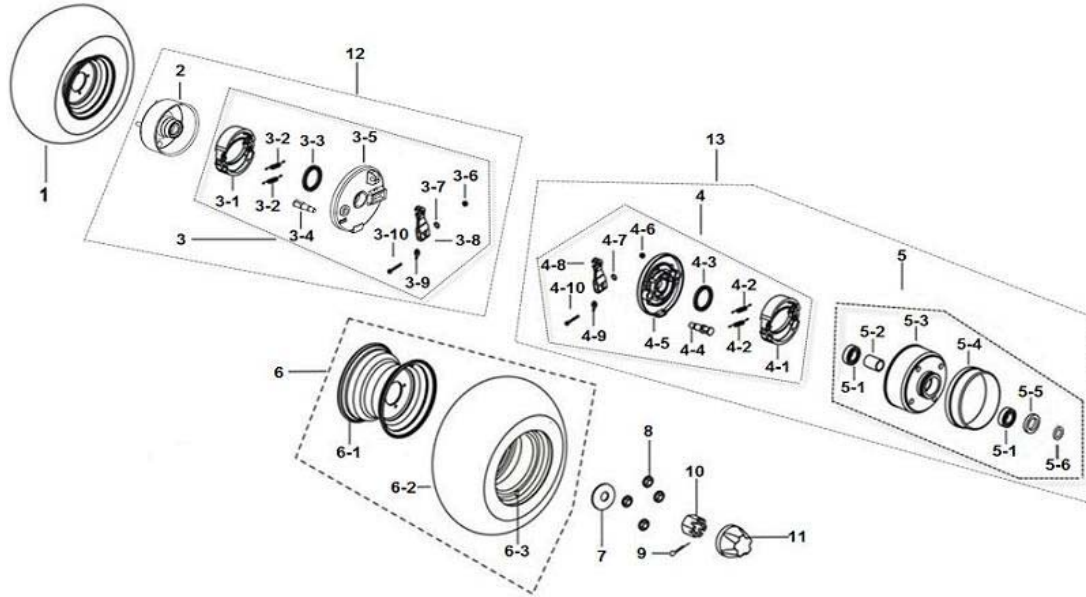

11	AT150SS-257	LEFT BELOW SWING ARM ASSEMBLY	1
12	AT150SS-258	RIGHT BELOW SWING ARM ASSEMBLY	1

Image Web Part [11]

Front Wheel

Item No	Part Number	Description	Qty
01	AT150SS-259	RIGHT FRONT WHEEL ASSEMBLY (FOR OFF ROAD MODEL)	1
02	AT150SS-260	BRAKE DRUM ASSEMBLY	2
03	AT150SS-261	BRAKE ASSY,RIGHT	1
03-1	AT150SS-262	BRAKE SHOE COMPONENTS	2
03-10	AT150SS-271	BOLT	1
03-2	AT150SS-263	RETURNING SPRING	2
03-3	AT150SS-264	OIL SEAL	1
03-4	AT150SS-265	CAMSHAFT	1
03-5	AT150SS-266	CAP	1
03-6	AT150SS-267	NUT	1
03-7	AT150SS-268	WASHER	1
03-8	AT150SS-269	BRAKE ARM	1
03-9	AT150SS-270	BRAKE INDICATOR	1
04	AT150SS-272	BRAKE ASSY,LEFT	1
04-1	AT150SS-273	BRAKE SHOE COMPONENTS	2
04-10	AT150SS-282	BOLT	1
04-2	AT150SS-274	RETURNING SPRING	2
04-3	AT150SS-275	OIL SEAL	1
04-4	AT150SS-276	CAMSHAFT	1
04-5	AT150SS-277	CAP	1
04-6	AT150SS-278	NUT	1
04-7	AT150SS-279	WASHER	1
04-8	AT150SS-280	BRAKE ARM	1
04-9	AT150SS-281	BRAKE INDICATOR	1
05	AT150SS-283	BRAKE DRUM ASSEMBLY	1
05-1	AT150SS-284	BEARING	2
05-2	AT150SS-285	BUSH	1
05-3	AT150SS-286	BRAKE DRUM	1
05-4	AT150SS-287	BRAKE DRUM GUM COVER	1
05-5	AT150SS-288	OIL SEAL	1
05-6	AT150SS-289	BUSH	1
06	AT150SS-290	FRONT WHEEL ASSEMBLY (FOR OFF ROAD MODEL)	1
06-1	AT150SS-291	FRONT HUB	1
06-2	AT150SS-292	FRONT TIRE (FOR OFF ROAD MODEL)	1
06-3	AT150SS-293	TIRE VALVE	1
07	AT150SS-294	WASHER	2
08	AT150SS-295	NUT	8
09	AT150SS-296	NUT	2