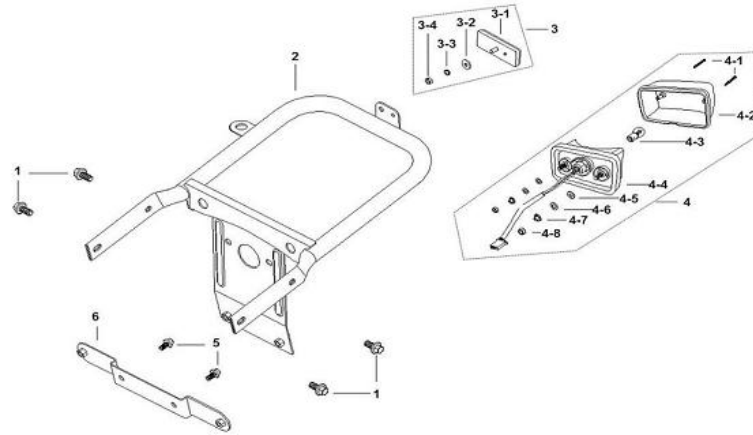

Tail End

Item No	Part Number	Description	Qty
1	AT150SS-146	BOLT	4
2	AT150SS-147	CHASSIS END PIECE(FOR ON ROAD MODEL)	1
3	AT150SS-148	REAR REFLECTOR	1
3-1	AT150SS-149	RERA REFLECTOR PLATE	1
3-2	AT150SS-150	WASHER	1
3-3	AT150SS-151	SPRING WASHER	1
3-4	AT150SS-152	NUT	1
4	AT150SS-153	TAILLIGHT	1
4-1	AT150SS-154	TAPPING SCREW	2
4-2	AT150SS-155	SHADE, TAILLIGHT	1
4-3	AT150SS-156	BULB	1
4-4	AT150SS-157	HOLDER, TAILLIGHT	1
4-5	AT150SS-158	WASHER	2
4-6	AT150SS-159	WASHER	2
4-7	AT150SS-160	SPRING WASHER	2
4-8	AT150SS-161	NUT	2
5	AT150SS-162	BOLT	2
6	AT150SS-163	BRACKET FOR LICENSE TAG	1