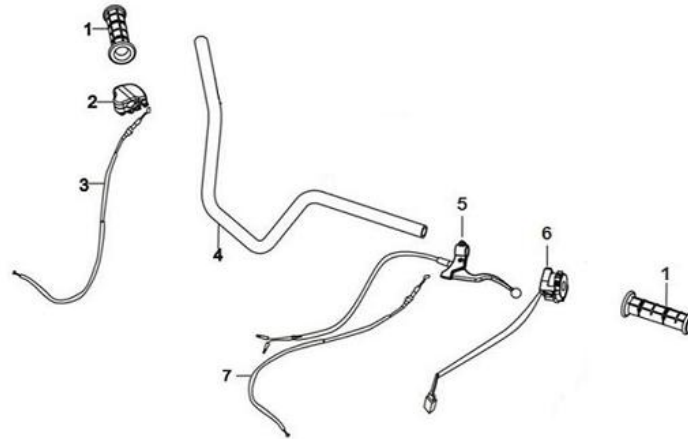

Image Web Part [16]

Rear Fender

Item No	Part Number	Description	Qty
01	AT150SS-181	SEAT ASSEMBLY	1
02	AT150SS-182	REAR FENDER BLACK	1
03	AT150SS-183	BATTERY BAND	1
04	AT150SS-184	BOLT	12
05	AT150SS-185	WASHER	12
06	AT150SS-186	PLAIN WASHER,RUBBER	12
07	AT150SS-187	ACCUMULATOR CELL ANTIRATTLER	5
08	AT150SS-188	ACCUMULATOR CELL ANTIRATTLER	2
09	AT150SS-189	BOLT	2
10	AT150SS-190	BATTERY PROTECTION PLATE	1
11	AT150SS-191	NUT	2
12	AT150SS-192	RIGHT MAIN FOOTREST	1
13	AT150SS-193	LEFT MAIN FOOTREST	1

Image Web Part [15]

Headlight

Item No	Part Number	Description	Qty
1	AT150SS-194	HEADLIGHT	1

1-1	AT150SS-195	COVER	1
1-2	AT150SS-196	BULB HEADLIGHT	1
1-3	AT150SS-197	HEADLIGHT LENS	1
1-4	AT150SS-198	BULB	1
1-5	AT150SS-199	BODY CASE	1
1-6	AT150SS-200	HEADLIGHT WATER PROOF RUBBER COVER	1
1-7	AT150SS-201	HEADLIGHT SEAT	1
2	AT150SS-202	BOLT	5
3	AT150SS-203	CLIP NUT	5
4	AT150SS-204	HEADLIGHT PROTECTION COVER	1
5	AT150SS-205	H FORM RING	2
6	AT150SS-206	BOLT	1

Image Web Part [14]

Handlebar

Item No	Part Number	Description	Qty
1	AT150SS-207	HANDLEBAR RUBBER GRIP	2
2	AT150SS-208	GREASER COMPONENTS	1
3	AT150SS-209	THROTTLE CABLE COMPONENTS	1
4	AT150SS-210	TUBE ASSY, HANDLE	1
5	AT150SS-211	LEFT LEVER COMPONENTS	1
6	AT150SS-212	LEFT SWITCH COMPONENTS	1
7	AT150SS-213	PARKING CABLE	1