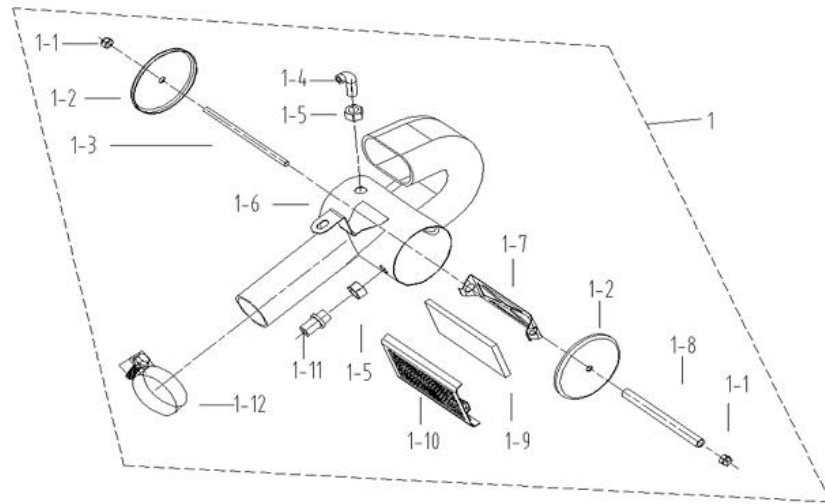

Image Web Part [5]

Air Cleaner

Item No	Part Number	Description	Qty
1	AT150SS-393	AIR FLITER	1
1-1	AT150SS-394	NUT	2
1-10	AT150SS-403	TRAP VALVE, AIR FLITER	1
1-11	AT150SS-404	OUTLET TUBE	1
1-12	AT150SS-405	HOOP	1
1-2	AT150SS-395	CASE COVER, AIR FLITER	2
1-3	AT150SS-396	BOLT	1
1-4	AT150SS-397	AIR INLET	1
1-5	AT150SS-398	NUT	2
1-6	AT150SS-399	AIR FLITER CASE	1