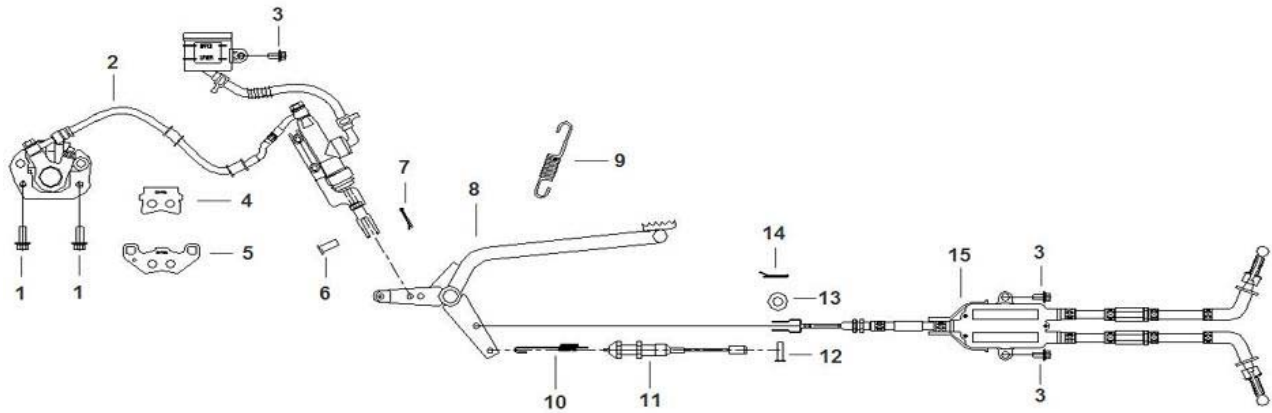

Brakes

Item No	Part Number	Description	Qty
01	AT150SS-378	BOLT	2
02	AT150SS-379	REAR DISC BRAKE COMPONENTS	1
03	AT150SS-380	REAR BRAKE SWITCH	3
04	AT150SS-381	PIECE 2, DISC BRAKE FRICTION	1
05	AT150SS-382	PIECE, DISC BRAKE FRICTION	1
06	AT150SS-383	PIN SPINDLE	1
07	AT150SS-384	PIN	1
08	AT150SS-385	REAR BRAKE PEDAL	1
09	AT150SS-386	RETURNING SPRING, REAR BRAKE PEDAL	1
10	AT150SS-387	REAR BRAKE SWITCH SPRING	1
11	AT150SS-388	REAR BRAKE SWITCH	1
12	AT150SS-389	PIN SPINDLE	1
13	AT150SS-390	WASHER	1
14	AT150SS-391	PIN	1
15	AT150SS-392	FRONT BRAKE CABLE	1