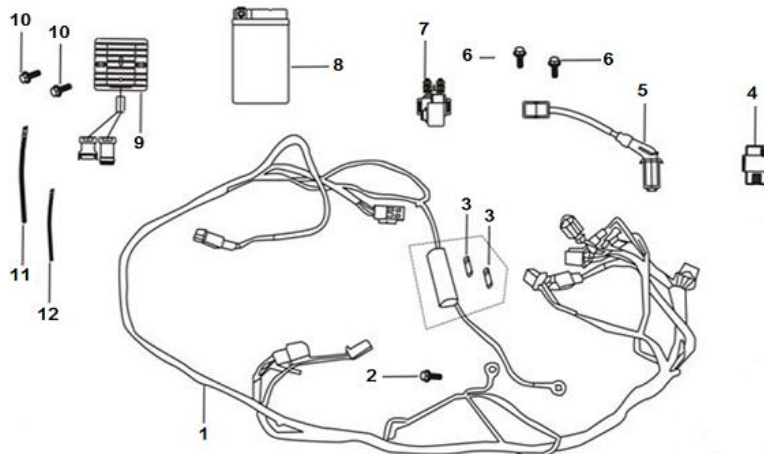

Image Web Part [3]

Clean Air Valve

Item No	Part Number	Description	Qty
01	AT150SS-425	BOLT	1
02	AT150SS-426	CLAMP	2
03	AT150SS-427	DUCT, AIR	1
04	AT150SS-428	CLAMP	2
05	AT150SS-429	DUCT, AIR	1

06	AT150SS-430	T-JOINT	1
07	AT150SS-431	CLAMP	4
08	AT150SS-432	DUCT, AIR	1
09	AT150SS-433	VALVE, THE SECOND AIR INTAKE	1
10	AT150SS-434	DUCT, AIR	1

Image Web Part [1]

Electrical

Item No	Part Number	Description	Qty
01	AT150SS-452	MAIN WIRE(FOR OFF ROAD MODEL)	1
02	AT150SS-453	BOLT	1
03	AT150SS-454	INSURANCE PIPE	2
05	AT150SS-455	CDI	1
06	AT150SS-456	IGNITION COIL	1
07	AT150SS-457	BOLT	2
08	AT150SS-458	START RELAY	1
09	AT150SS-459	BATTERY	1
10	AT150SS-460	RECTIFIER	1
11	AT150SS-461	BOLT	2
13	AT150SS-462	BAND	4
14	AT150SS-463	BAND	2