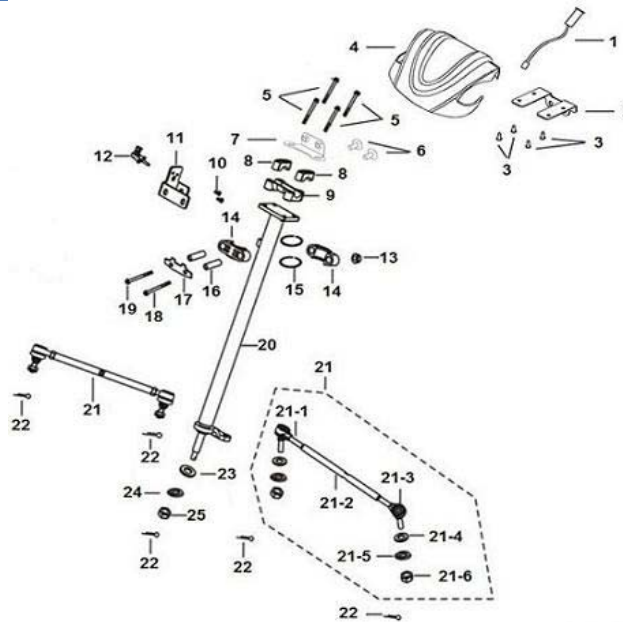

Image Web Part [13]

Steering

Item No	Part Number	Description	Qty