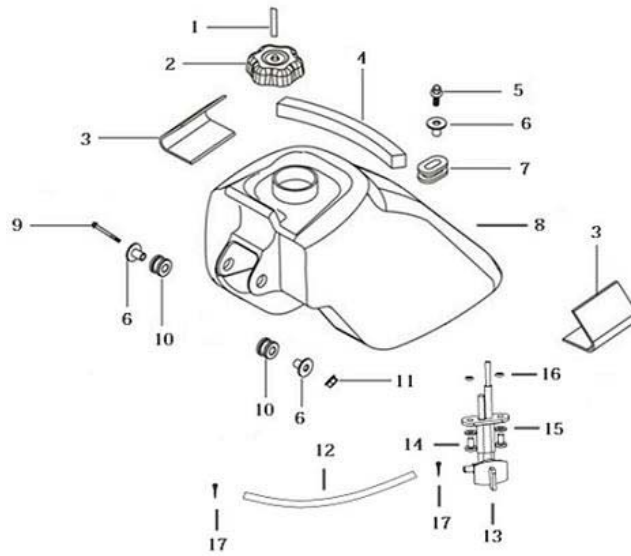

06	AT150SS-430	T-JOINT	1
07	AT150SS-431	CLAMP	4
08	AT150SS-432	DUCT, AIR	1
09	AT150SS-433	VALVE, THE SECOND AIR INTAKE	1
10	AT150SS-434	DUCT, AIR	1

Image Web Part [2]