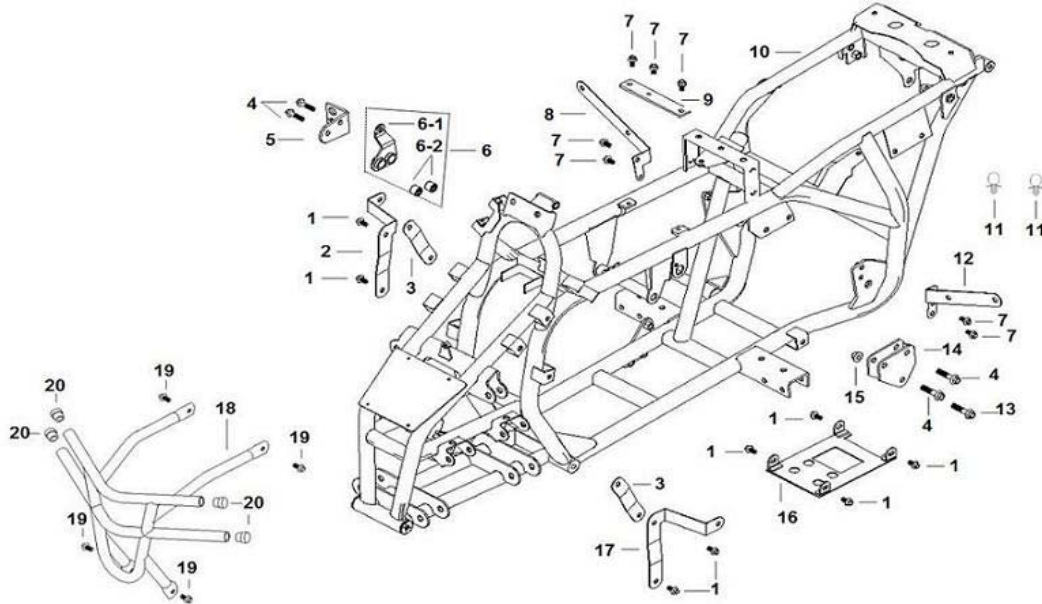

Product Information

Baja Web > Product Information > Parts Lists > ATV > AT150SS

AT150SS

Image Web Part [20]

Image Web Part [21]

**Engine**

Item No	Part Number	Description	Qty
01	AT150SS-100	BOLT	1
02	AT150SS-101	DUST PROOF COVER, ENGINE	1
03	AT150SS-102	CARBURETOR ASSEMBLY (FOR OFF ROAD)	1
04	AT150SS-103	HEXAGON FLANGE LOCKED NUT	1
05	AT150SS-104	BODY,GAS-OIL SEPARATOR	1
05-1	AT150SS-105	STOPPER	1
05-2	AT150SS-106	CLAMP	1
05-3	AT150SS-107	GAS AND OIL SEPARATOR LUBRICATE CAP	1
05-4	AT150SS-108	CLAMP	1
05-5	AT150SS-109	GAS AND OIL SEPARATOR FILTER ELEMENT	1
06	AT150SS-110	DUCT, AIR	1
07	AT150SS-111	ENGINE	1
08	AT150SS-112	CHAIN WHEEL COMP	1
09	AT150SS-113	BUSH	1
10	AT150SS-114	BRACKET ASSY FOR OUTPUT SHAFT	1
10-1	AT150SS-115	CIRCLIP-A	1
10-2	AT150SS-116	BRACKET	1
10-3	AT150SS-117	DEEP GROOVE BALL BEARING	1
10-4	AT150SS-118	OIL SEAL	1
10-5	AT150SS-119	CIRCLIP-A	1
11	AT150SS-120	BUSH	1

12	AT150SS-121	NUT	1
13	AT150SS-122	HEXAGON FLANGE BOLT-B	1
14	AT150SS-123	HEXAGON FLANGE BOLT-B	1

Image Web Part [19]

Frame

Item No	Part Number	Description	Qty
01	AT150SS-124	BOLT	8
02	AT150SS-125	BRACKET, RIGHT DECORATIVE COVER	1
03	AT150SS-126	BRACKET, FRONT FENDER	2
04	AT150SS-127	BOLT	4
05	AT150SS-128	BRACKET, BRAKE CABLE	1
06	AT150SS-129	REAR CONNECT PLATE,ENGINE	1
06-1	AT150SS-130	REAR CONNECT PLATE ASSY,ENGINE	1
06-2	AT150SS-131	CUSHION COLLAR	2
07	AT150SS-132	BOLT	7
08	AT150SS-133	RIGHT BRACKET, REAR FENDER	1
09	AT150SS-134	FIXING PLATE, AIR FILTER	1
10	AT150SS-135	CHASSIS WELDING PARTS ASSEMBLY(FOR ON ROAD MODEL)	1
11	AT150SS-136	CABLE CLIP	2
12	AT150SS-137	BRACKET, REAR FENDER	1
13	AT150SS-138	BOLT M8×40	1
14	AT150SS-139	UPPER CONNECT PLATE, ENGINE	1
15	AT150SS-140	NUT M8	1
16	AT150SS-141	PROTECTION PLATE, ENGINE	1
17	AT150SS-142	BRACKET, DECORATIVE COVER	1
18	AT150SS-143	BUMPER(FOR OFF ROAD MODEL)	1
19	AT150SS-144	BOLT	4
20	AT150SS-145	BLOCK	4