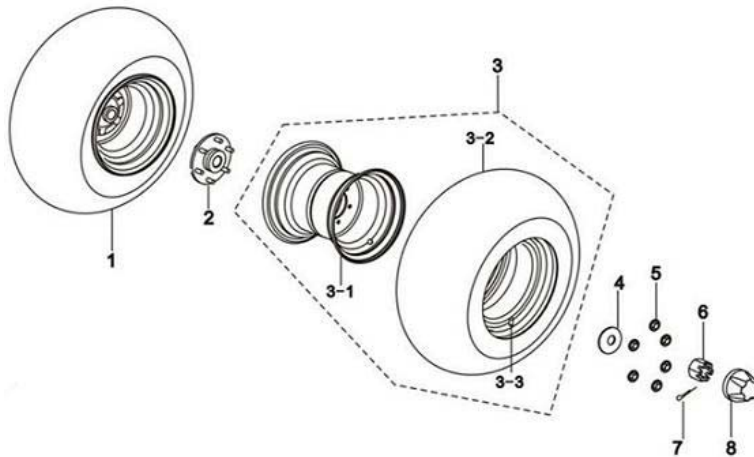

Rear Axle

Item No	Part Number	Description	Qty
01	AT150SS-345	REAR AXLE	1
02	AT150SS-346	SPROCKET SEAT	1
03	AT150SS-347	SPROCKET	1
04	AT150SS-348	BOLT	4
05	AT150SS-349	REAR AXLE HOUSING COMPONENTS	1
05-1	AT150SS-350	ROLLING SEAL RING	2
05-2	AT150SS-351	CIRCLIP-A	1
05-3	AT150SS-352	BEARING	2
05-4	AT150SS-353	OIL NOZZLE	2
05-5	AT150SS-354	REAR AXLE HOUSING	1
05-6	AT150SS-355	LINER PIPE	1
05-7	AT150SS-356	BUSH	1
06	AT150SS-357	CHAIN	1
07	AT150SS-358	REAR DISC BRAKE PUMP SUPPORT	1
08	AT150SS-359	BOLT	1
09	AT150SS-360	NUT	1
10	AT150SS-361	BOLT	4
11	AT150SS-362	WASHER	4
12	AT150SS-363	REAR BRAKE DISC	1
13	AT150SS-364	REAR BRAKE DISC SEAT	1
14	AT150SS-365	REAR AXLE FIXING NUT M28	1
15	AT150SS-366	REAR AXLE LOCKNUT M28	1

Image Web Part [7]

Rear Wheel

Item No	Part Number	Description	Qty
1	AT150SS-367	RIGHT REAR WHEEL ASSEMBLY (FOR OFF ROAD MODEL)	1
2	AT150SS-368	CONNECTING DISC, REAR WHEEL	2
3	AT150SS-369	LEFT REAR WHEEL ASSEMBLY (FOR OFF ROAD MODEL)	1
3-1	AT150SS-370	REAR HUB	1
3-2	AT150SS-371	REAR TIRE (FOR OFF ROAD MODEL)	1
3-3	AT150SS-372	TIRE VALVE	1
4	AT150SS-373	WASHER	2
5	AT150SS-374	NUT	12
6	AT150SS-375	NUT	2
7	AT150SS-376	PIN	2
8	AT150SS-377	HUB DECORATIVE COVER	2

Image Web Part [6]