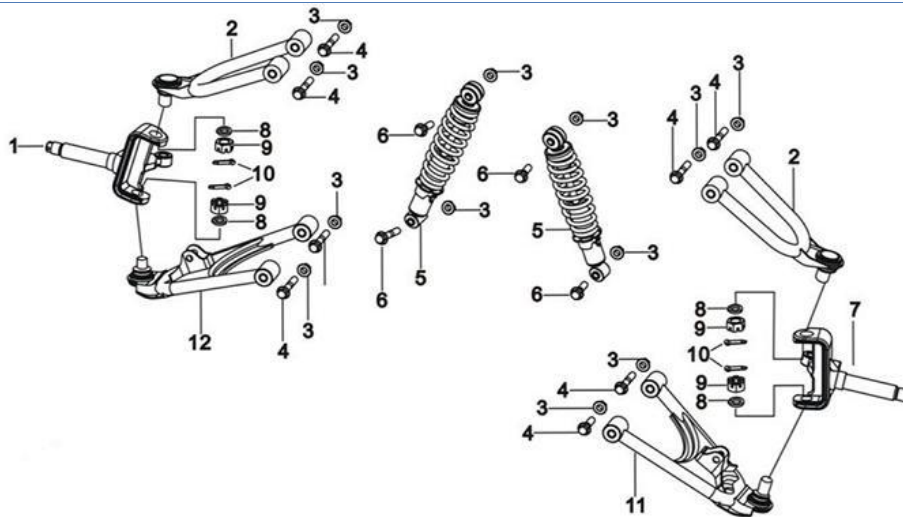

01	AT150SS-214	DIPPED HEADLIGHT: INDICATOR LIGHT	1
02	AT150SS-215	LEADING COVER BRACKET	1
03	AT150SS-216	TAPPING SCREW	4
04	AT150SS-217	LEADING COVER	1
05	AT150SS-218	BOLT	4
06	AT150SS-219	BOLT	2
07	AT150SS-220	LEADING COVER BRACKET	1
08	AT150SS-221	HANDLEBAR PIPE CLIP	2
09	AT150SS-222	HANDLEBAR PIPE CLIP SEAT	1
10	AT150SS-223	BOLT	2
11	AT150SS-224	STEERING LOCK FIXING SEAT	1
12	AT150SS-225	STEERING LOCK	1
13	AT150SS-226	NUT M8	1
14	AT150SS-227	STEERING STEM CLIP	2
15	AT150SS-228	STEERING STEM DUST PROOF WASHER	2
16	AT150SS-229	BUSH	2
17	AT150SS-230	LOCK STOP GASKET	1
18	AT150SS-231	BOLT	1
19	AT150SS-232	BOLT	1
20	AT150SS-233	STEERING STEM COMPONENTS	1
21	AT150SS-234	STEERING ROD COMPONENT	2
21-1	AT150SS-235	STEERING ROD BALL PIN COMPONENTS	1
21-2	AT150SS-236	STEERING ROD	1
21-3	AT150SS-237	STEERING ROD BALL PIN COMPONENTS	1
21-4	AT150SS-238	WASHER	2
21-5	AT150SS-239	SPRING WASHER	2
21-6	AT150SS-240	NUT	2
22	AT150SS-241	PIN	5
23	AT150SS-242	WASHER	1
24	AT150SS-243	NUT	1
25	AT150SS-244	NUT	1

Image Web Part [12]

Front Suspension

Item No	Part Number	Description	Qty
01	AT150SS-245	RIGHT KNUCKLE	1
02	AT150SS-246	SWING ARM ASSEMBLY	2
03	AT150SS-247	NUT	12
04	AT150SS-248	BOLT	8
05	AT150SS-249	FRONT SHOCK ABSORBER BLACK	2
05	AT150SS-250	FRONT SHOCK ABSORBER RED	
05	AT150SS-251	FRONT SHOCK ABSORBER BLUE	
06	AT150SS-252	BOLT	4
07	AT150SS-253	LEFT KNUCKLE	1
08	AT150SS-254	SPRING WASHER	4
09	AT150SS-255	NUT	4
10	AT150SS-256	PIN	4