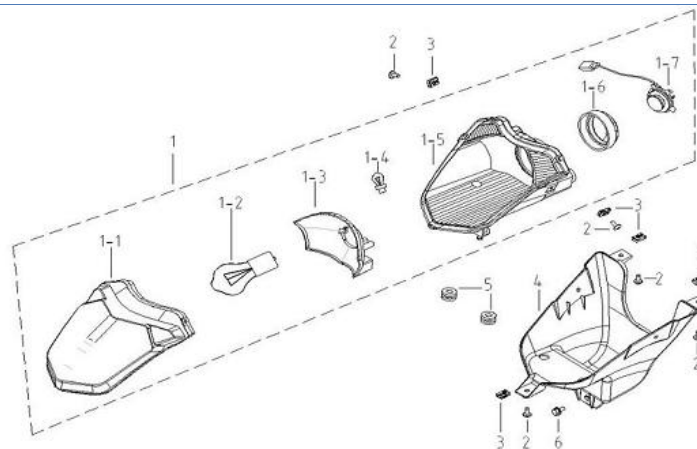

Image Web Part [15]

Headlight

Item No	Part Number	Description	Qty
1	AT150SS-194	HEADLIGHT	1